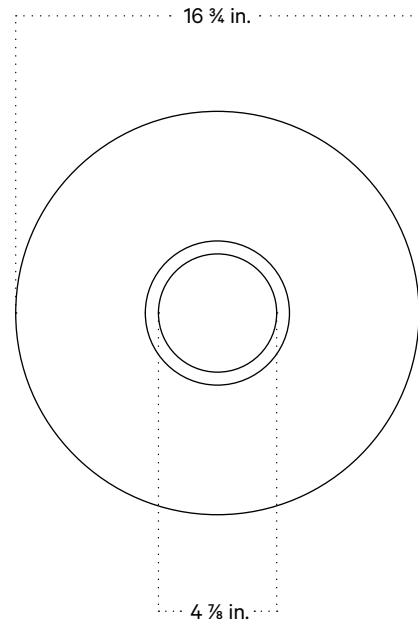

Bottom View