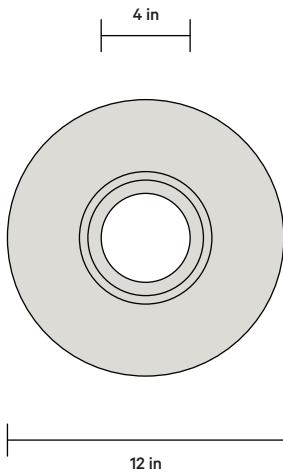

BOTTOM VIEW

A collection of lights that blend beauty with utility, Terra combines Danny Kaplan Studio's signature hand-thrown ceramics in rich, tactile glazes with In Common With's clean lines and minimalist design sensibility.

DETAILS

Materials	Ceramic, Glass
Bulbs Included	G9 / 110 V / 4.5 W / 450 lm / 2700 K Dimmable
Lead Time	12 Weeks
Max Wattage	10 W
Certifications	

BASE FINISH OPTIONS

● Stone ● Anthracite ● Ivy ● Chestnut ● Lapis ● Terrasig

NOTES

1. This fixture is handmade, and may exhibit variability within the same piece. We do our best to maintain a consistent product, but honor the handmade craftsmanship.
2. Dimensions may vary within an inch.