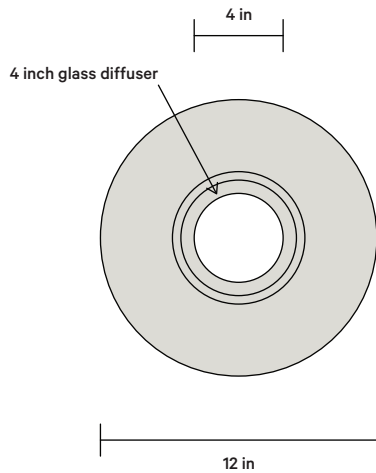

FRONT VIEW

A collection of lights that blend beauty with utility, Terra combines Danny Kaplan Studio's signature hand-thrown ceramics in rich, tactile glazes with In Common With's clean lines and minimalist design sensibility.

DETAILS

Materials	Ceramic, Glass
Bulbs Included	G9 / 110 V / 5.0 W / 450 lm / 2700 K Dimmable
Lead Time	12 Weeks
Max Wattage	10 W
Product Weight	8 Pounds

Certifications

BASE FINISH OPTIONS

● Stone ● Anthracite ● Ivy ● Chestnut ● Lapis ● Terrasig

NOTES

1. This fixture is handmade, and may exhibit variability within the same piece. We do our best to maintain a consistent product, but honor the handmade craftsmanship.
2. Dimensions may vary within an inch.
3. Can be wall or ceiling mounted.

Last updated on July 8, 2022