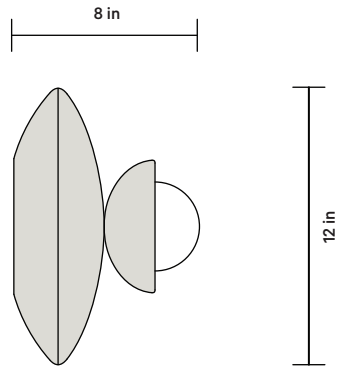

Varinia Surface Mount

SIDE VIEW