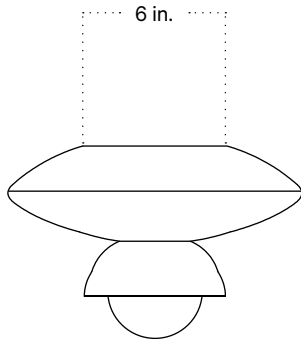

## Technical Specifications

Materials	Ceramic, glass, brass
Product weight	lb
Lead time	16 weeks
Bulbs included (3)	G9 / 110V / 4.5 W / 450 lm 2700K / dimmable
Dimmer	TRIAC
Max wattage	10 W
Certifications	UL listed, damp- rated

## Notes

1. This fixture can be installed on a wall or ceiling.
2. This fixture has handmade elements and may exhibit variability within the same piece. These variations are inherent in the production process and are not to be considered as defects. We do our best to maintain a consistent product while honoring handmade craftsmanship.
3. Dimensions may vary within one inch.

Updated February 28, 2023

Front View

Bottom View

Side View: Wall Installation

Isometric View