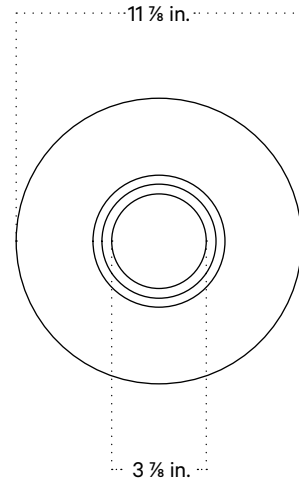

## Technical Specifications

Materials	Ceramic, glass, brass
Product weight	lb
Lead time	16 weeks
Bulbs included (3)	G9 / 110V / 4.5 W / 450 lm 2700K / dimmable
Dimmer	TRIAC
Max wattage	10 W
Certifications	UL listed, damp- rated

## Notes

1. This fixture can be installed on a wall or ceiling.
2. This fixture has handmade elements and may exhibit variability within the same piece. These variations are inherent in the production process and are not to be considered as defects. We do our best to maintain a consistent product while honoring handmade craftsmanship.
3. Dimensions may vary within one inch.

Updated February 28, 2023

Front View

Bottom View

Side View: Wall Installation

Isometric View