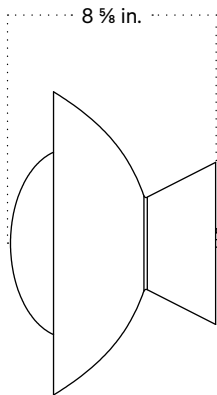

In Common With

Cadmus Surface Mount
Technical Specifications

Cadmus Surface Mount

Technical Specifications

Materials	Ceramic, glass, brass
Product weight	~5 lb
Lead time	12 weeks
Bulbs included (1)	G9 / 110V / 6.0 W / 550 lm 2700K / dimmable
Dimmer	TRIAC
Max wattage	10 W
Certifications	UL listed, damp-rated

Updated November 30, 2023

Front View

Bottom View

Side View: Wall Installation

Isometric View

Finish Options

Brass, glass, and ceramic samples made or finished by hand may exhibit variability. Available for purchase at incommonwith.com/finishes.