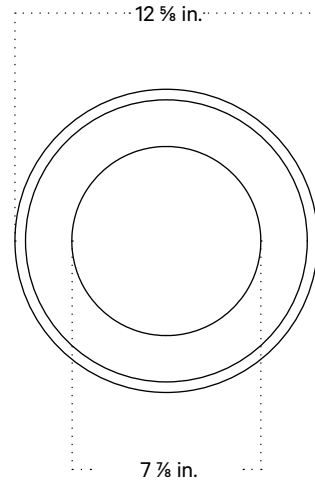

Bottom View