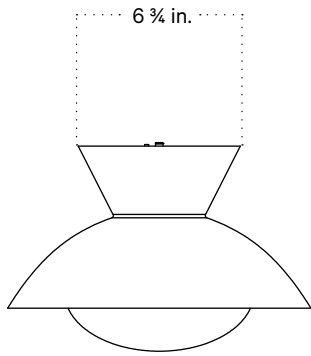

Front View

Bottom View

Side View: Wall Installation

Isometric View