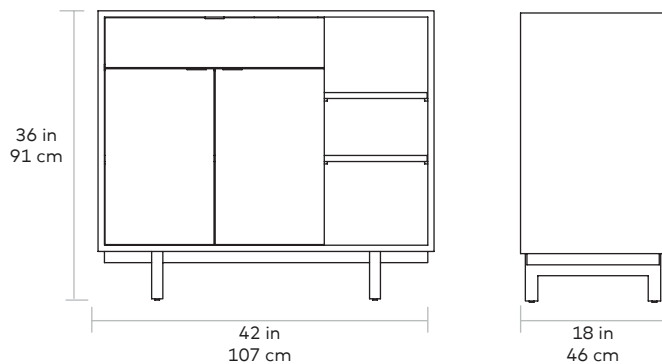

# Belmont Cabinet

Gus\*

**FINISH** > Walnut

**BASE** > Solid Wood with Walnut Finish

The Belmont Cabinet is an architecturally inspired storage design that features the natural beauty of walnut. Doors conceal an adjustable shelf and along with the top drawer, feature contrasting pulls in a black finish. An open storage area with adjustable shelves provides space for essential items or decorative display and allows this design to maximize functionality in a smaller and taller footprint. Part of the Belmont Storage Series, this small-scale cabinet matches perfectly with the Belmont Credenza, End Table and Media Stand.