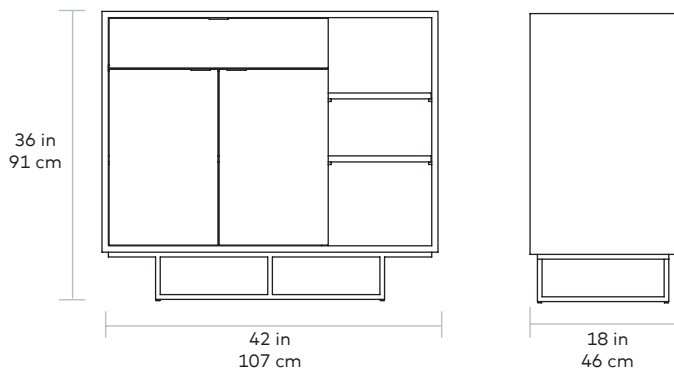

Myles Cabinet

Gus*

FINISH > Black Oak
BASE > Powder Coated Steel

The Myles Cabinet combines subtle details and craftsmanship to create a storage design that exudes simple sophistication. Rose gold handles contrast dark stained, chevron-patterned oak faces. A recessed, slender steel base with black, powder-coated finish creates an illusion of weightlessness. Adjustable shelves provide plenty of efficient storage space allowing this design to maximize functionality in a smaller and taller footprint. Part of the Myles Storage Series, this small-scale cabinet matches perfectly with the Myles Media Stand and End Table.