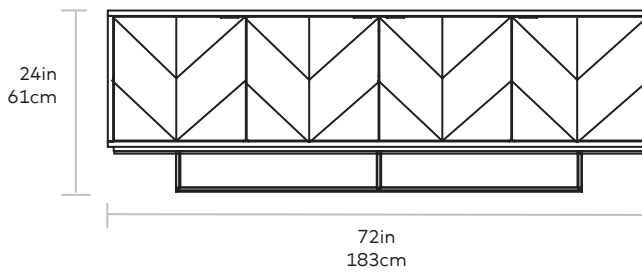

# Myles Credenza

Gus\*

**FINISH** > Black Oak  
**BASE** > Powder Coated Steel

The Myles Credenza combines subtle details and craftsmanship to create a storage design that exudes simple sophistication. Rose gold handles contrast dark stained, chevron-patterned oak faces. A recessed, slender steel base with black, powder-coated finish creates an illusion of weightlessness. Adjustable shelves provide plenty of efficient storage space. Part of the Myles Storage Series, this credenza matches perfectly with the Myles Media Stand and End Table.