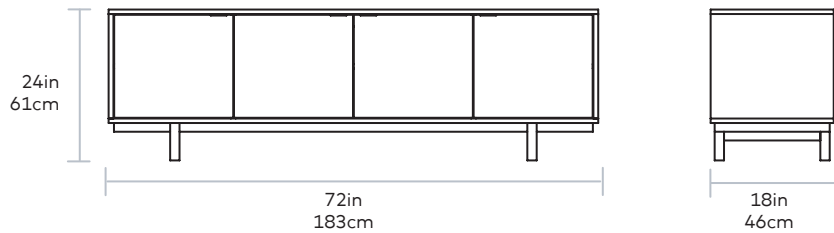

# Belmont Credenza

**FINISH** > Walnut

**BASE** > Solid Wood with Walnut Finish

The Belmont Credenza is an architecturally inspired storage design that features the natural beauty of walnut. Doors conceal adjustable shelves and feature contrasting pulls in a black finish. The Credenza is part of the Belmont Storage Series, matching perfectly with the Belmont End Table and Media Stand.