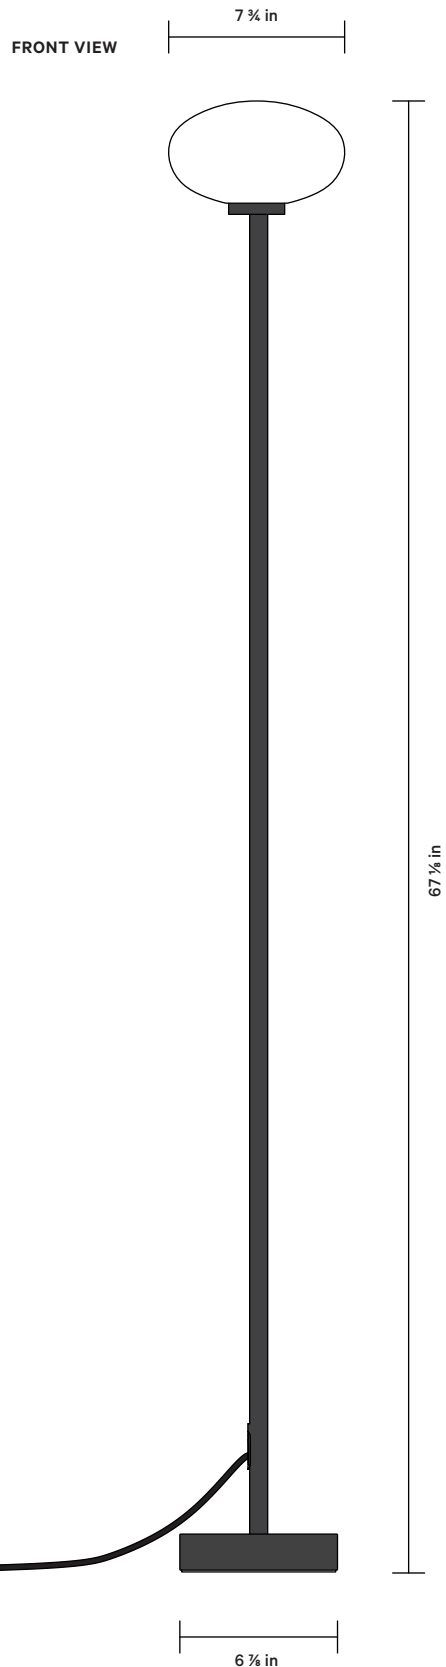

In Common With

Each mushroom diffuser is mold-blown by humans, so they're all individuals. While the same size and shape, they are not identical.

DETAILS

Materials	Steel, Glass
Bulbs Included	GU24 / 110 V / 5.0 W / 550 lm / 2700 K Dimmable
Lead Time	2 Weeks
Max Wattage	10 W
Certifications	

BASE FINISH OPTIONS

- Black

NOTES

1. Comes with 10 feet of black rubber cord. Contact us if you'd like something custom.
2. On/off switch is located 2 feet from the plug.