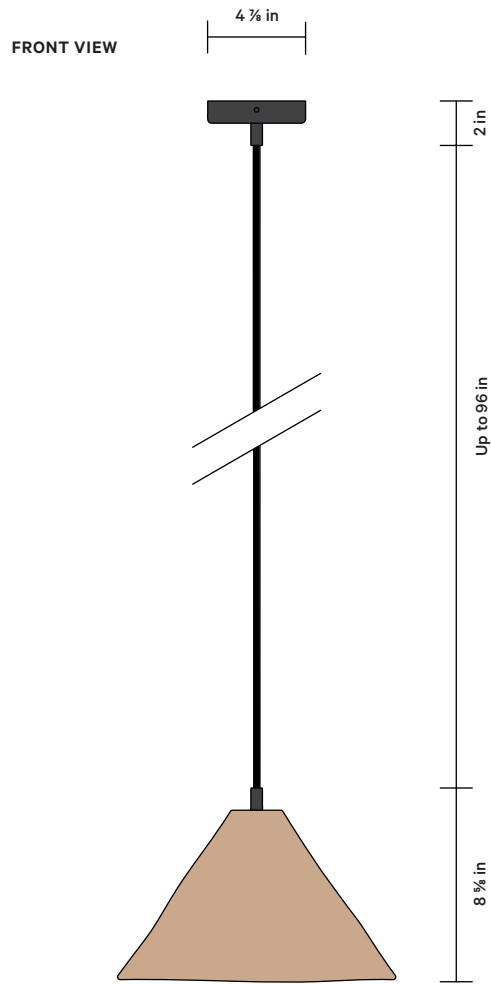

Made in clay to keep the angles sharp but human. Have questions or need help deciding? Contact sales@incommonwith.com.

DETAILS

Materials	Ceramic, Steel
Bulb Included	E12 / 110 V / 5.0 W / 550 lm / 2700 K Dimmable
Lead Time	12 Weeks
Max Wattage	10 W
Certifications	

FINISH OPTIONS

● Tan Clay
● White Clay
● Terracotta
● Green Clay
● Black Clay

NOTES

1. Every ceramic shade is handmade and may exhibit slight variations in form and material.
2. Comes with 8 feet of black or white rubber cord that can be cut to your desired length on-site