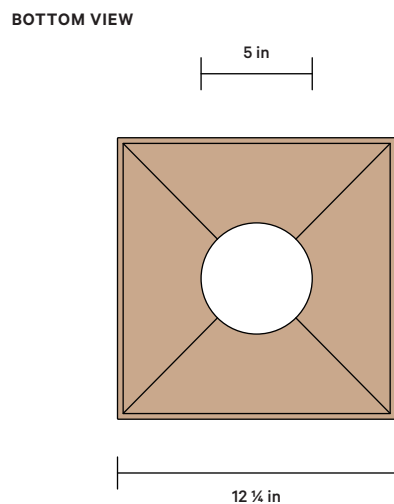

Made in clay to keep the angles sharp but human. Have questions or need help deciding? Contact sales@incommonwith.com.

DETAILS

Materials	Ceramic, Steel
Bulb Included	E12 / 110 V / 5.0 W / 550 lm / 2700 K Dimmable
Lead Time	12 Weeks
Max Wattage	10 W
Certifications	

FINISH OPTIONS

● Tan Clay
● White Clay
● Terracotta
● Green Clay
● Black Clay

NOTES

1. Every ceramic shade is handmade and may exhibit slight variations in form and material.
2. Comes with 8 feet of black or white rubber cord that can be cut to your desired length on-site