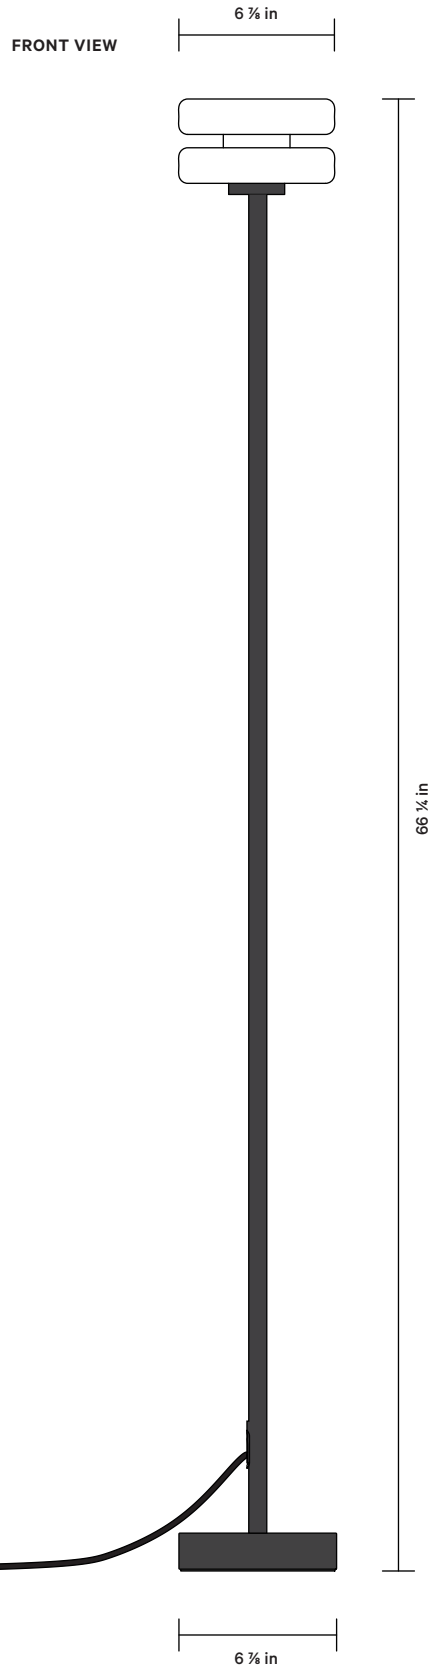

In Common With

Puck is a visual vocabulary; if each of the components are letters, the individual fixtures are neighboring words.

DETAILS

Materials	Steel, Glass
Bulbs Included	GU-24 / 110 V / 5.0 W / 550 lm / 2700 K Dimmable
Lead Time	2 Weeks
Max Wattage	10 W
Certifications	

SHADE FINISH OPTIONS

- Black

NOTES

1. Comes with 10 feet of black rubber cord. Contact us if you'd like something custom.
2. On/off switch is located 2 feet from the plug.