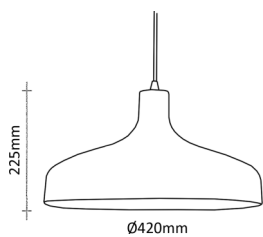

E27

CUSTOM  
COLOUR

NZ MADE

**Description:** Pendant**Lamp:** E27 100W Max**Material:** Aluminium**Suspension:** Customised length of coloured flex**Accessories:** Ceiling Rose included**Dimensions:** Ø420mm x H225mm**Colours:** White | Black | Silver | Custom

#### Dimensions