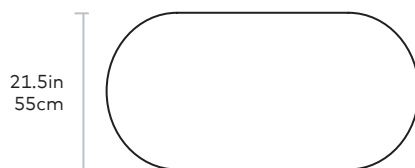

Array Coffee Table - Oval

Gus*

FRAME > Solid Metal Rod Base

FINISH > Laminate

The Array Coffee Table – Oval features an elegant, geometric base that repeats around a central axis to create a contemporary accent design. The capsule-shaped top has a beveled, exposed-ply edge and a durable, laminate surface. Part of the Array Table Series, it is designed to nest with the Array End Table.