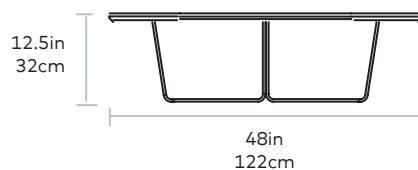

Array Coffee Table - Oval

Gus*

FRAME > Solid Metal Rod Base

FINISH > Laminate

The Array Coffee Table – Oval features an elegant, geometric base that repeats around a central axis to create a contemporary accent design. The capsule-shaped top has a beveled, exposed-ply edge and a durable, laminate surface. Part of the Array Table Series, it is designed to nest with the Array End Table.