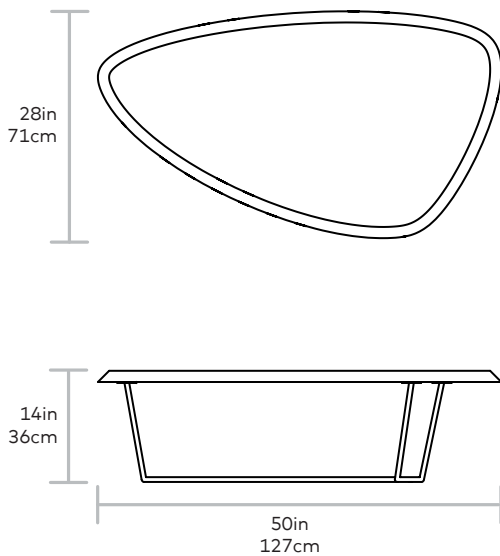

Hull Coffee Table

Gus*

TOP > Solid FSC-Certified Ash
BASE > Powder-Coated Solid Steel

The Hull Coffee Table features a thick, solid Ash top with a beveled edge and an organic outline that evokes the hull of a ship. The surface is supported by a black, solid steel base. Crafted using FSC-Certified wood, in support of responsible forest management.