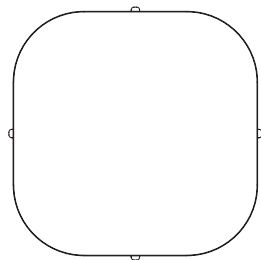

Quarry Square Coffee Table **NEW**

Gus*

TOP > Glass
BASE > Solid Wood/ Walnut or Ash

The Quarry Square Coffee Table is a minimalist take on casual sophistication. Contrasting materials reveal the striking combination of glass and wood grain. The glass top has rounded corners to soften the look, and the eye-catching, solid-wood cross base reinforces this aesthetic with rounded edges and elegant joinery details. The Quarry Square Coffee Table can be displayed alone, or nested with the Quarry End Table or Rectangular Coffee Table.