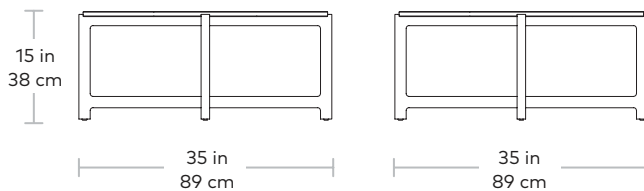

Quarry Square Coffee Table **NEW**

Gus*

TOP > Glass
BASE > Solid Wood/ Walnut or Ash

The Quarry Square Coffee Table is a minimalist take on casual sophistication. Contrasting materials reveal the striking combination of glass and wood grain. The glass top has rounded corners to soften the look, and the eye-catching, solid-wood cross base reinforces this aesthetic with rounded edges and elegant joinery details. The Quarry Square Coffee Table can be displayed alone, or nested with the Quarry End Table or Rectangular Coffee Table.