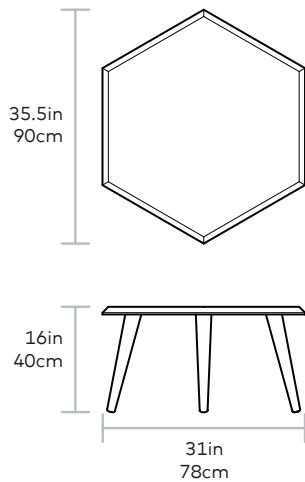

Metric Coffee Table

MATERIAL > Solid Walnut or FSC-Certified Ash

The Metric Coffee Table is a minimalist, geometric accent, crafted with solid Walnut or Ash. The hexagonal top features a bevelled edge and is designed to nest with the Metric End Table.

To see all finish options visit
GUSMODERN.COM