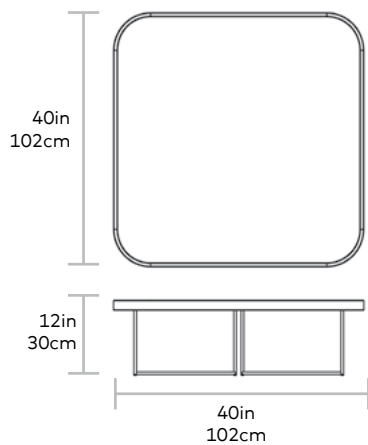

Porter Square Coffee Table

Gus*

MATERIAL > Solid Walnut or Ash

BASE > Solid Metal Rod Base

The Square Porter Coffee Table offers an expansive, low-profile surface with refined, modern elements. It features a veneered wood top and a raised, solid wood edge detail with rounded corners. The eye-catching base features an architectural arrangement of two, powder-coated metal triangles. Part of the Porter Series, it is designed to nest with the Porter End Table.