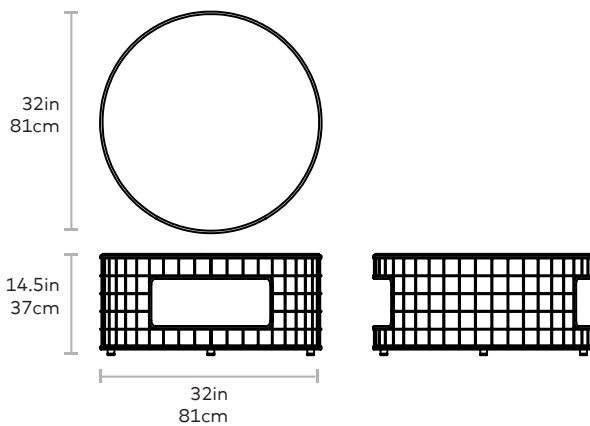

Wireframe Coffee Table

Gus*

TOP/BOTTOM > Walnut or Oak Finished Ply
BASE > Powder Coated Steel

The Wireframe Coffee Table is a functional accent piece which evokes the 3D wireframe models used by designers and animators. It features a walnut or oak finish exposed ply top and bottom surface, and a powder-coated steel grid framework. Two openings allow for attractive storage of cushions, blankets, books, or clutter.