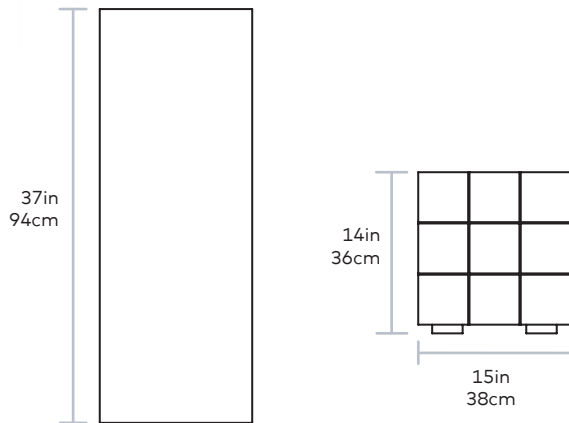

MIX Modular Block Table

FINISH > Walnut

The Mix Modular Block Table is an architectural wood component that is designed to customize the look of your Mix upholstery configuration. This versatile design is a perfect resting spot for drinks, books, or handheld devices and can also be used as a standalone bench, accent or coffee table. Both ends of the Mix Block Table feature a unique, end grain grid pattern that adds visual graphic appeal.