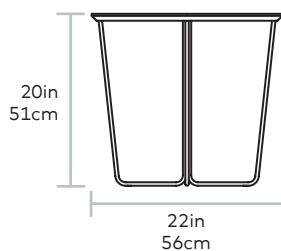

Array End Table

FRAME > Solid Metal Rod Base

FINISH > Laminate

The Array End Table features an elegant, geometric base that repeats around a central axis to create a contemporary accent design. The circular top has a beveled, exposed-ply edge and a durable, laminate surface. Designed to nest perfectly with the Array Coffee Table.