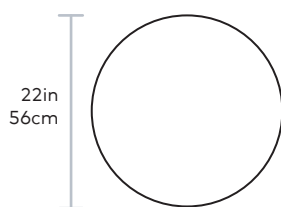

Array End Table

FRAME > Solid Metal Rod Base

FINISH > Laminate

The Array End Table features an elegant, geometric base that repeats around a central axis to create a contemporary accent design. The circular top has a beveled, exposed-ply edge and a durable, laminate surface. Designed to nest perfectly with the Array Coffee Table.