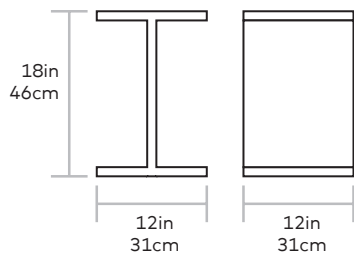

Acrylic I-Beam Table

MATERIAL > Translucent Acrylic

The design of this table was inspired by the profile of steel I-Beam construction girders. Crafted from three 1" thick clear acrylic panels, the Acrylic I-Beam Table reflects and scatters light to create an elegant and truly modern accent.