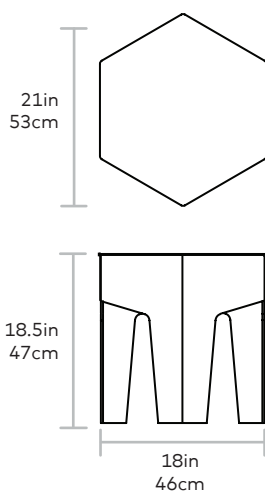

## Hive End Table

### **FINISH** > Acrylic

The design of this table was inspired by the internal structure of a beehive. Crafted from four sections of smoke colored acrylic, the Hive End Table is a simple, yet visually striking accent piece that will look great in any living room or bedroom. All table edges are flame-polished for a smooth finish. Group several tables together to form a versatile coffee table.