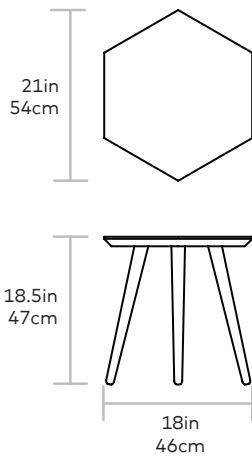

Metric End Table

MATERIAL > Solid Walnut or FSC-Certified Ash

The Metric End Table is a minimalist, geometric accent constructed with solid Walnut or Ash. The hexagonal top features a bevelled edge detail on the underside. This table looks great flanking a sofa or bed. It is designed to nest with the Metric Coffee Table.