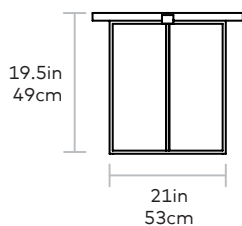

## Porter End Table

**MATERIAL** > Solid Walnut  
**BASE** > Solid Metal Rod Base

The Porter End Table is a functional, organic accent piece which features a solid walnut routed top, which sits atop a sleek triangular metal frame. A leather pull detail adds a touch of bespoke flair. The Porter is the perfect accent piece for a living room, bedroom or nursery.