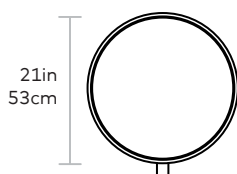

## Porter End Table

**MATERIAL** > Solid Walnut  
**BASE** > Solid Metal Rod Base

The Porter End Table is a functional, organic accent piece which features a solid walnut routed top, which sits atop a sleek triangular metal frame. A leather pull detail adds a touch of bespoke flair. The Porter is the perfect accent piece for a living room, bedroom or nursery.