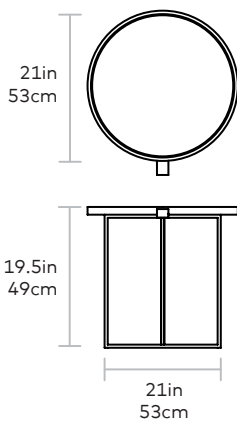

Gus* x LUUM Porter End Table **NEW**

Gus*

MATERIAL > Painted Solid Ash
BASE > Powder-coated solid metal

Introducing a limited edition design collaboration from Gus* Modern and textile visionaries LUUM. This covetable collection re-imagines the Halifax Chair and Porter End Table in playful colour combinations inspired by three bold hues of Knurl, a texturally captivating fabric from LUUM - designed for work, rest, and play. The result is a series of alluring designs that explore the creative possibilities of fabric and furniture, exploring form and texture in bold new ways.