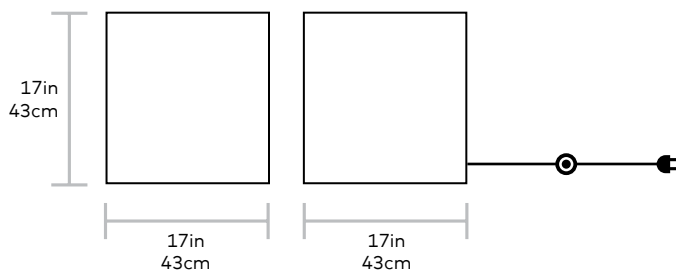

Lightbox 2

Gus*

MATERIAL > Roto-molded plastic

The Lightbox 2 is a lamp, a seat, and an accent table all-in-one. The lamp, compact form - with rounded corners, no visible seams and a braided-fabric cord - casts a pleasing ambient light for interiors or covered exterior spaces. This luminous sculpture adds a soft and playful glow to everyday spaces.