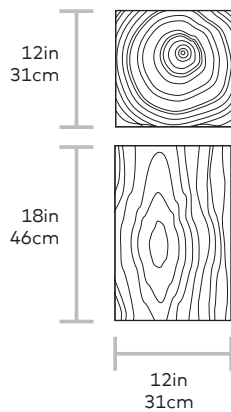

Timber Table

Gus*

MATERIAL > Acrylic

This accent table playfully fuses woodgrain patterns onto a five-sided acrylic box, juxtaposing organic lines with modern materials. It can be flipped over to create an elegant storage solution. Looks beautiful in a grouping or as a standalone accent.