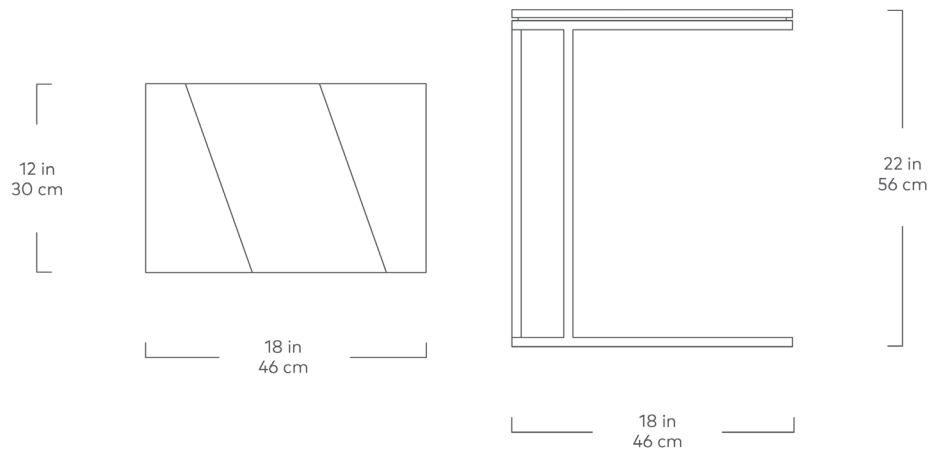

Tobias Nesting Table

- Top is constructed with an engineered wood core for strength and stability.
- Real-wood veneer top surface with water-based, clear coat finish.
- Bench-made, solid, steel base with durable, powder-coat finish.
- Bumpers on the bottom of base to protect hardwood floors.
- Wood is a natural material, with variations in grain pattern and colour that make each design unique.