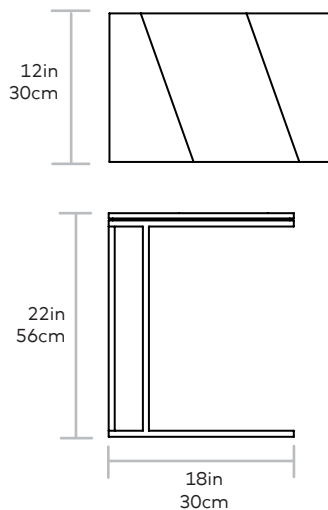

Tobias Nesting Table

Gus*

FINISH > Walnut or Blonde Ash
BASE > Powder Coated Steel Base

The Tobias Nesting Table is a minimalist, geometric accent piece well suited for modern spaces. The top features a dynamic arrangement of wood grain panels, which rest on a slim, solid steel base. A subtle reveal along the table edge creates the illusion of a floating top. The table is designed to nest into your sectional or sofa to create a handy surface for your snacks or smart devices.