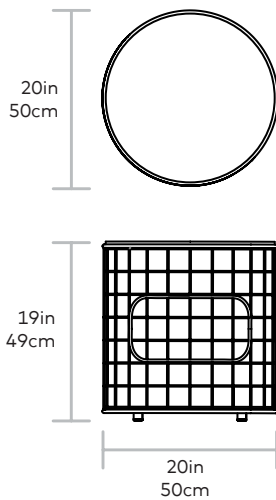

Wireframe End Table

Gus*

TOP/BOTTOM > Walnut or Oak Finished Ply
BASE > Powder-Coated Steel

The Wireframe End Table is a functional accent piece which evokes the 3D wireframe models used by designers and animators. It features a walnut or oak finished exposed ply top and bottom surface, and powder-coated steel grid framework. An opening in the side allows for attractive storage of cushions, blankets, books, or clutter.