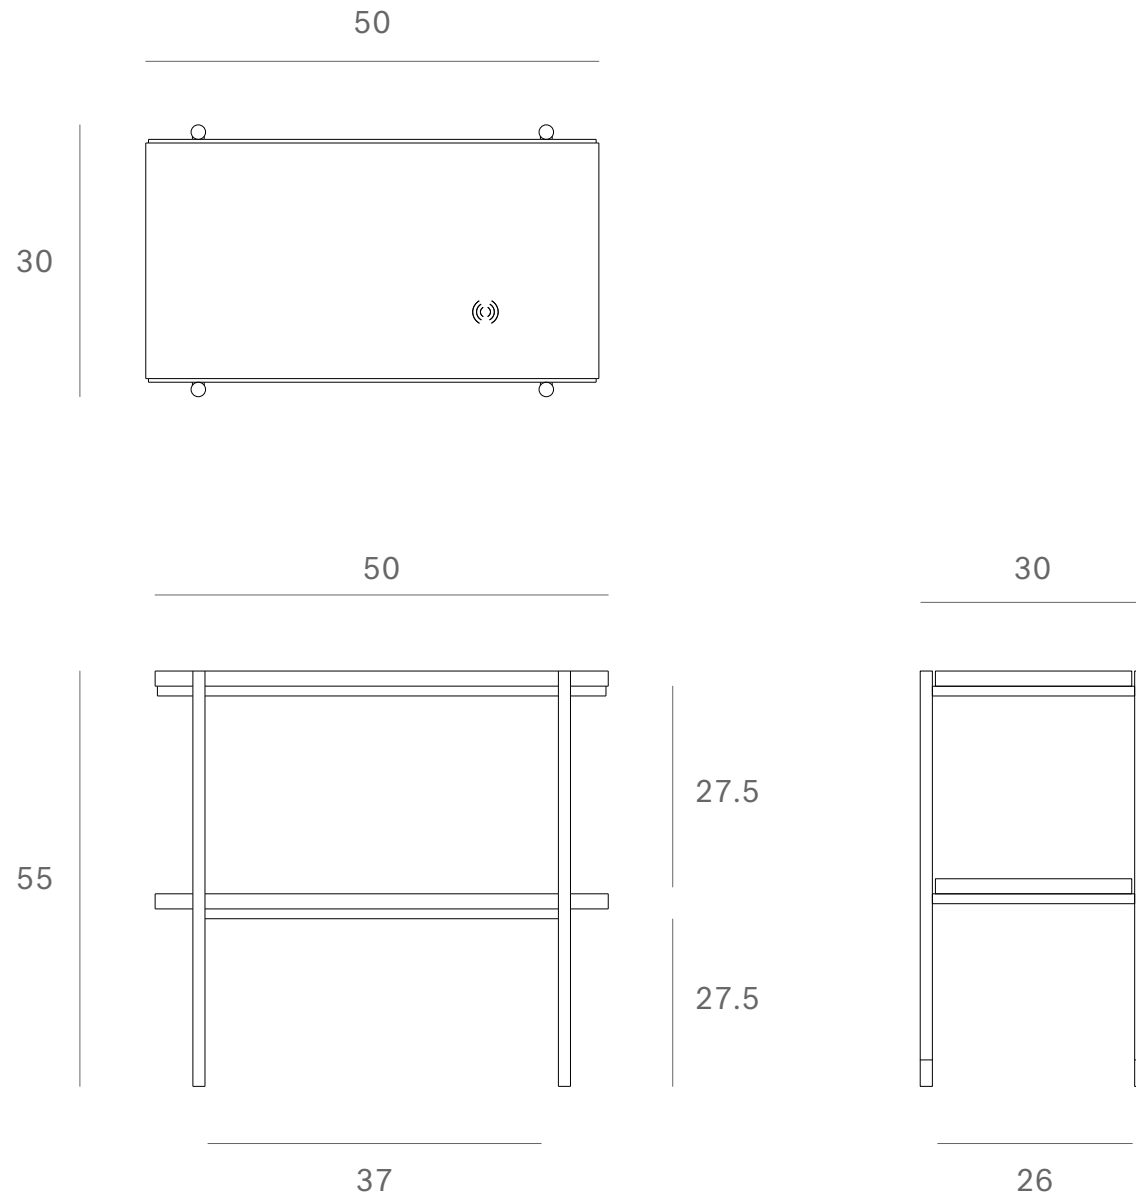

*Ethnicraft*

50156 - Oak Rise Side table - wireless charging - Dimensions (cm)

*Ethnicraft*

50156 - Oak Rise Side table - wireless charging - Dimensions (inches)