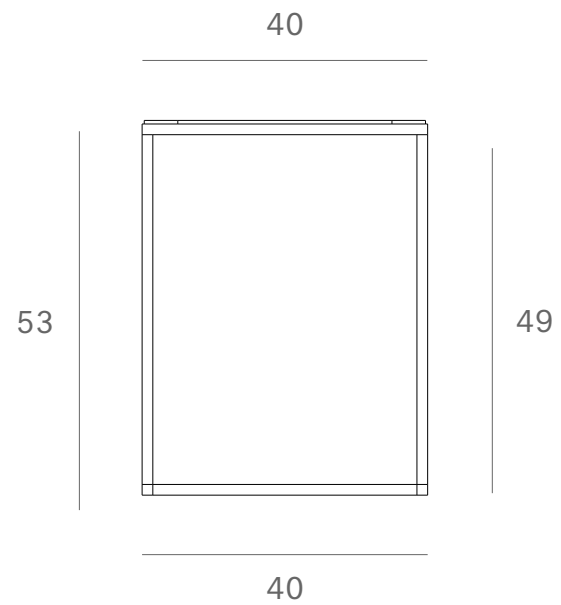

*Ethnicraft*

50121 - Oak N701 side table - Dimensions (cm)

*Ethnicraft*

50121 - Oak N701 side table - Dimensions (inches)