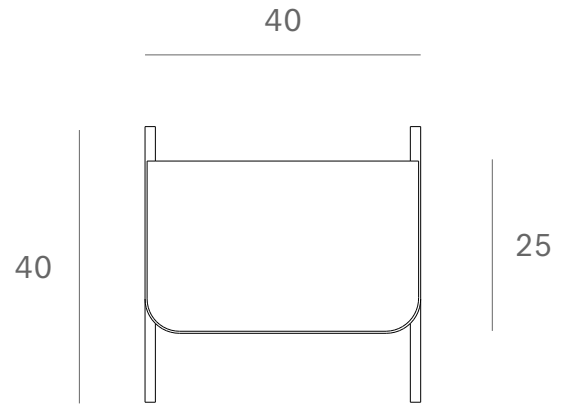

*Ethnicraft*

50121 - Oak N701 side table - Dimensions (cm)

*Ethnicraft*

50121 - Oak N701 side table - Dimensions (inches)