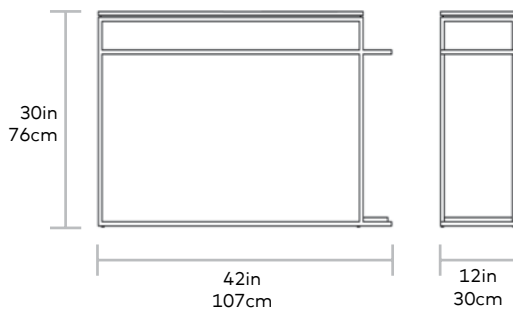

# Tobias Console Table

Gus\*

**FINISH** > Walnut or Blonde Ash

**BASE** > Powder Coated Steel

The Tobias Console Table is a minimalist, geometric accent piece well suited for modern spaces. The rectangular top features a dynamic arrangement of wood grain panels, which rest on a slim, solid steel base. A subtle reveal along the table edge creates the illusion of a floating top. The table features an inset shelf for additional storage space, and a metal side extension that offers space-saving storage solutions for umbrellas and accessories. The table, slender, compact form is perfect for entryways and other smaller spaces where every square foot counts.