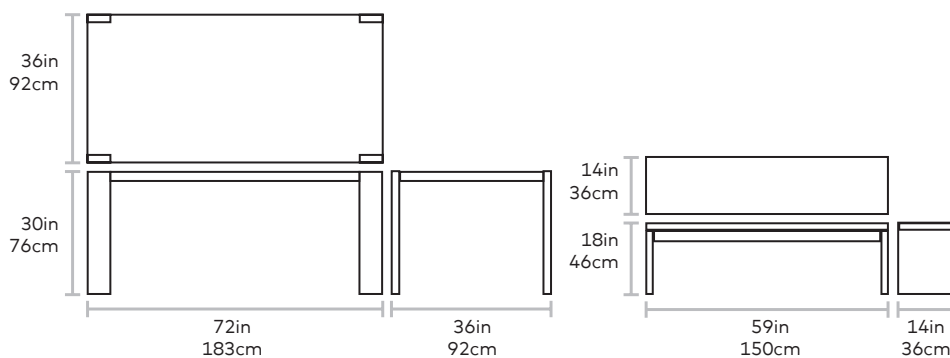

Plank Table & Bench

FINISH > Walnut or White Wash Ash

The Plank is a modern interpretation of the traditional harvest table, with warm, walnut grain wood finish, and legs that showcase solid wood endgrain flush with the table top. Matching, nested bench sold separately.