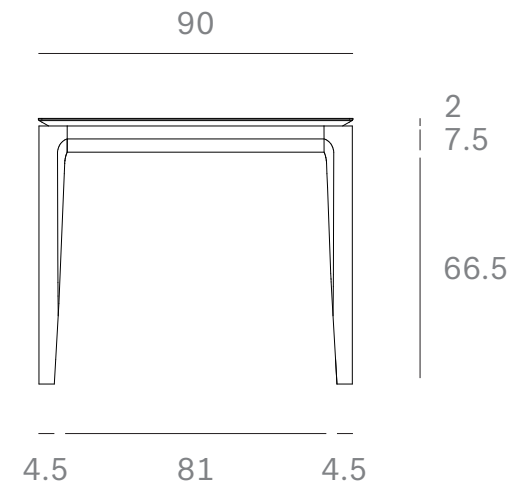

*Ethnicraft*

51502 - Oak Bok Extendable Dining table - Dimensions (cm)

*Ethnicraft*

51502 - Oak Bok Extendable Dining table - Dimensions (inches)

Ethnicraft

51503 - Oak Bok Extendable Dining table - Dimensions (cm)

*Ethnicraft*

51503 - Oak Bok Extendable Dining table - Dimensions (inches)

*Ethnicraft*

51504 - Oak Bok Extendable Dining table - Dimensions (cm)

*Ethnicraft*

51504 - Oak Bok Extendable Dining table - Dimensions (inches)

*Ethnicraft*

51494 - Oak Bok Extendable Dining table - Dimensions (cm)

*Ethnicraft*

51494 - Oak Bok Extendable Dining table - Dimensions (inches)