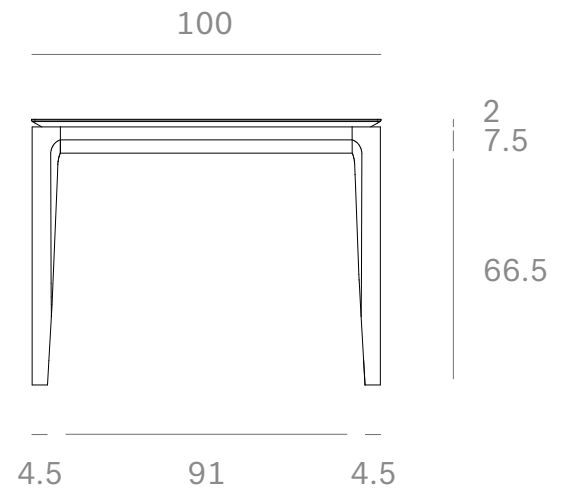

*Ethnicraft*

51502 - Oak Bok Extendable Dining table - Dimensions (cm)

*Ethnicraft*

51502 - Oak Bok Extendable Dining table - Dimensions (inches)

Ethnicraft

51503 - Oak Bok Extendable Dining table - Dimensions (cm)

*Ethnicraft*

51503 - Oak Bok Extendable Dining table - Dimensions (inches)

*Ethnicraft*

51504 - Oak Bok Extendable Dining table - Dimensions (cm)

*Ethnicraft*

51504 - Oak Bok Extendable Dining table - Dimensions (inches)

*Ethnicraft*

51494 - Oak Bok Extendable Dining table - Dimensions (cm)

*Ethnicraft*

51494 - Oak Bok Extendable Dining table - Dimensions (inches)