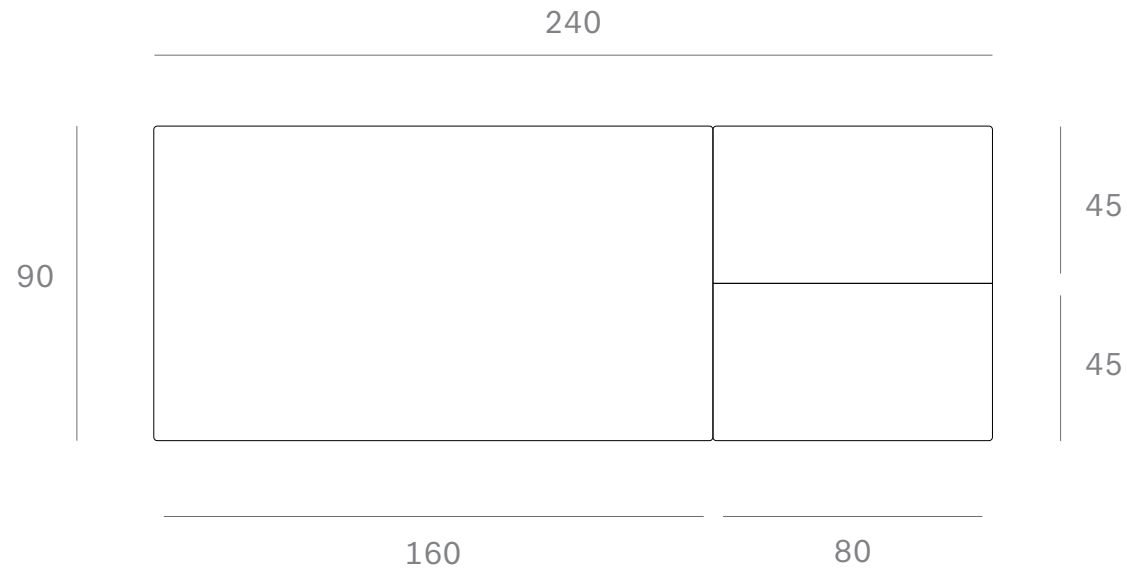

*Ethnicraft*

51502 - Oak Bok Extendable Dining table - Dimensions (cm)

*Ethnicraft*

51502 - Oak Bok Extendable Dining table - Dimensions (inches)

Ethnicraft

51503 - Oak Bok Extendable Dining table - Dimensions (cm)

*Ethnicraft*

51503 - Oak Bok Extendable Dining table - Dimensions (inches)

*Ethnicraft*

51504 - Oak Bok Extendable Dining table - Dimensions (cm)

*Ethnicraft*

51504 - Oak Bok Extendable Dining table - Dimensions (inches)

*Ethnicraft*

51494 - Oak Bok Extendable Dining table - Dimensions (cm)

*Ethnicraft*

51494 - Oak Bok Extendable Dining table - Dimensions (inches)