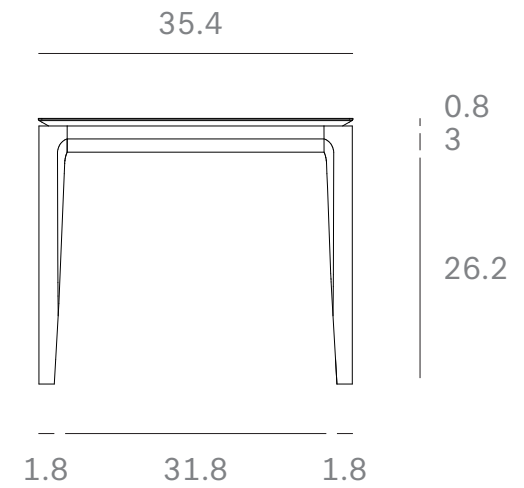

*Ethnicraft*

51502 - Oak Bok Extendable Dining table - Dimensions (cm)

*Ethnicraft*

51502 - Oak Bok Extendable Dining table - Dimensions (inches)

Ethnicraft

51503 - Oak Bok Extendable Dining table - Dimensions (cm)

*Ethnicraft*

51503 - Oak Bok Extendable Dining table - Dimensions (inches)

*Ethnicraft*

51504 - Oak Bok Extendable Dining table - Dimensions (cm)

*Ethnicraft*

51504 - Oak Bok Extendable Dining table - Dimensions (inches)

*Ethnicraft*

51494 - Oak Bok Extendable Dining table - Dimensions (cm)

*Ethnicraft*

51494 - Oak Bok Extendable Dining table - Dimensions (inches)