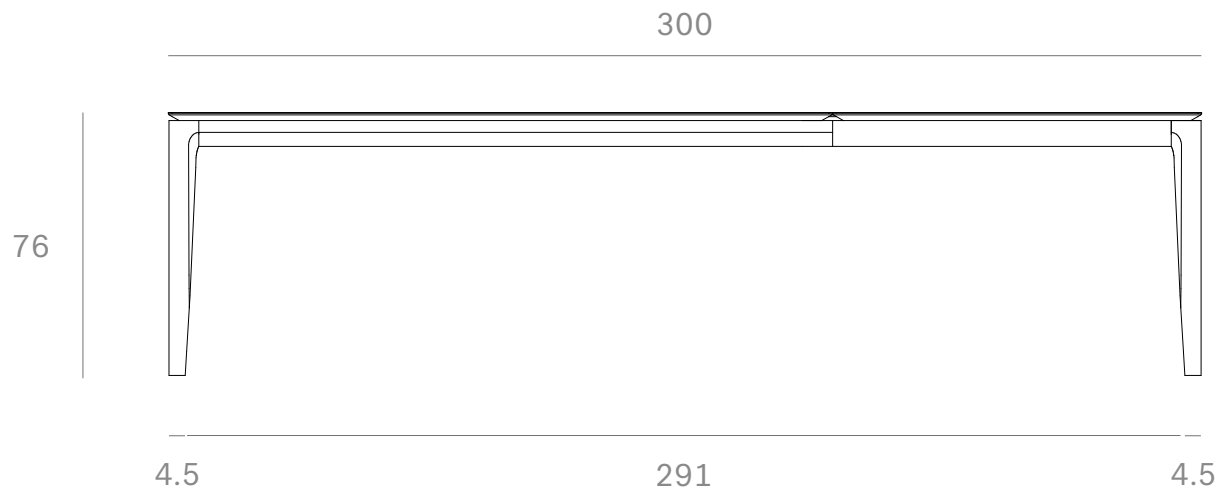

*Ethnicraft*

51502 - Oak Bok Extendable Dining table - Dimensions (cm)

*Ethnicraft*

51502 - Oak Bok Extendable Dining table - Dimensions (inches)

Ethnicraft

51503 - Oak Bok Extendable Dining table - Dimensions (cm)

*Ethnicraft*

51503 - Oak Bok Extendable Dining table - Dimensions (inches)

*Ethnicraft*

51504 - Oak Bok Extendable Dining table - Dimensions (cm)

*Ethnicraft*

51504 - Oak Bok Extendable Dining table - Dimensions (inches)

*Ethnicraft*

51494 - Oak Bok Extendable Dining table - Dimensions (cm)

*Ethnicraft*

51494 - Oak Bok Extendable Dining table - Dimensions (inches)