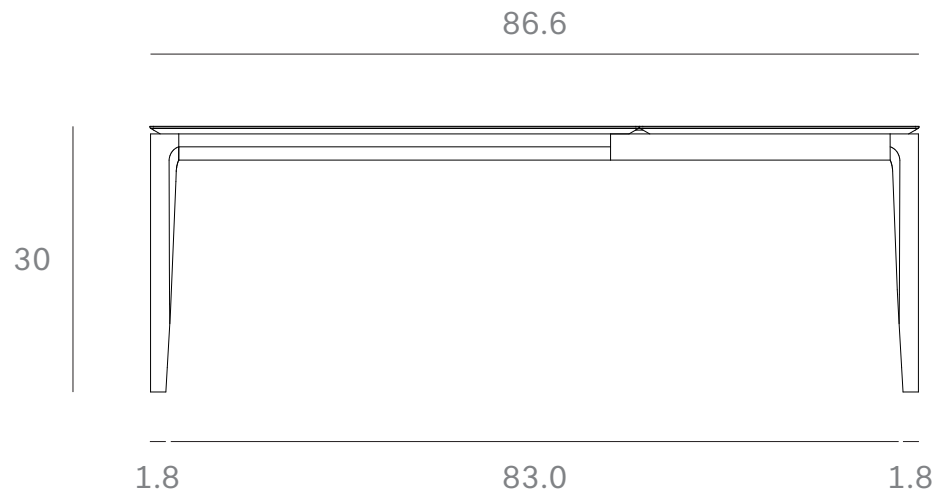

*Ethnicraft*

51502 - Oak Bok Extendable Dining table - Dimensions (cm)

*Ethnicraft*

51502 - Oak Bok Extendable Dining table - Dimensions (inches)

Ethnicraft

51503 - Oak Bok Extendable Dining table - Dimensions (cm)

*Ethnicraft*

51503 - Oak Bok Extendable Dining table - Dimensions (inches)

*Ethnicraft*

51504 - Oak Bok Extendable Dining table - Dimensions (cm)

*Ethnicraft*

51504 - Oak Bok Extendable Dining table - Dimensions (inches)

*Ethnicraft*

51494 - Oak Bok Extendable Dining table - Dimensions (cm)

*Ethnicraft*

51494 - Oak Bok Extendable Dining table - Dimensions (inches)