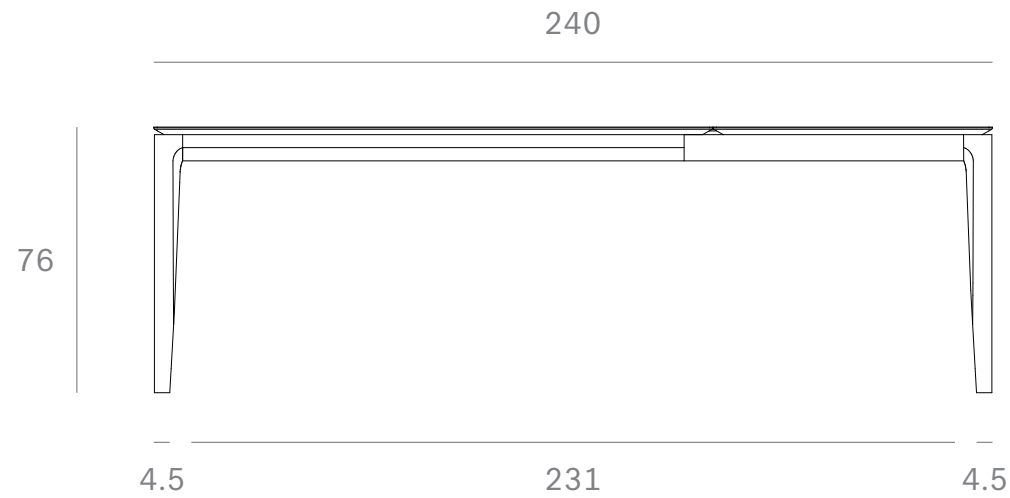

*Ethnicraft*

51502 - Oak Bok Extendable Dining table - Dimensions (cm)

*Ethnicraft*

51502 - Oak Bok Extendable Dining table - Dimensions (inches)

Ethnicraft

51503 - Oak Bok Extendable Dining table - Dimensions (cm)

*Ethnicraft*

51503 - Oak Bok Extendable Dining table - Dimensions (inches)

*Ethnicraft*

51504 - Oak Bok Extendable Dining table - Dimensions (cm)

*Ethnicraft*

51504 - Oak Bok Extendable Dining table - Dimensions (inches)

*Ethnicraft*

51494 - Oak Bok Extendable Dining table - Dimensions (cm)

*Ethnicraft*

51494 - Oak Bok Extendable Dining table - Dimensions (inches)