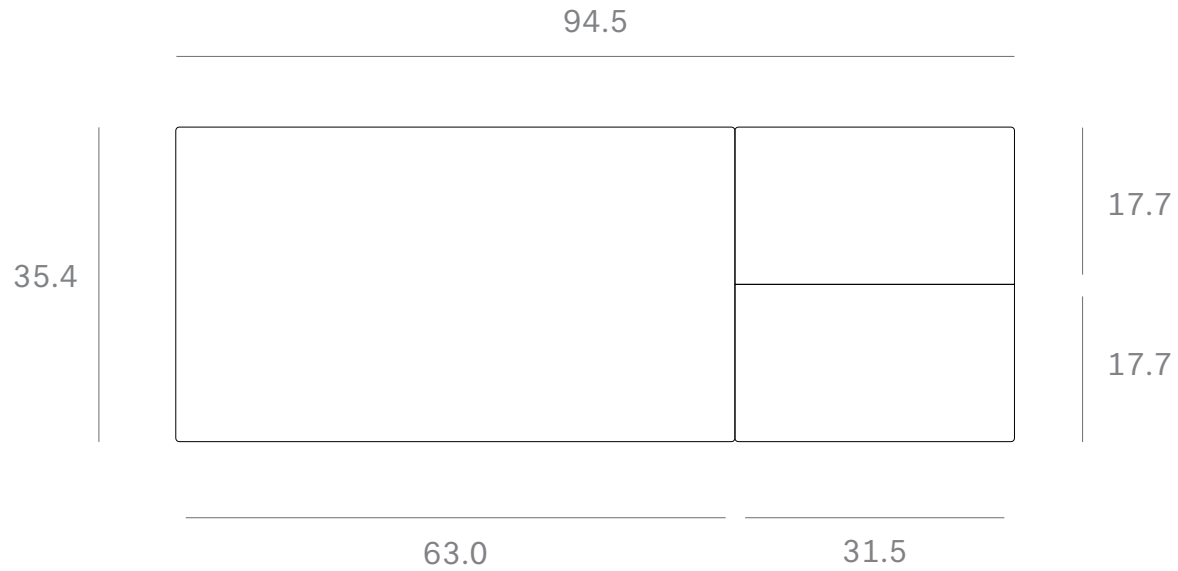

*Ethnicraft*

51502 - Oak Bok Extendable Dining table - Dimensions (cm)

*Ethnicraft*

51502 - Oak Bok Extendable Dining table - Dimensions (inches)

Ethnicraft

51503 - Oak Bok Extendable Dining table - Dimensions (cm)

*Ethnicraft*

51503 - Oak Bok Extendable Dining table - Dimensions (inches)

*Ethnicraft*

51504 - Oak Bok Extendable Dining table - Dimensions (cm)

*Ethnicraft*

51504 - Oak Bok Extendable Dining table - Dimensions (inches)

*Ethnicraft*

51494 - Oak Bok Extendable Dining table - Dimensions (cm)

*Ethnicraft*

51494 - Oak Bok Extendable Dining table - Dimensions (inches)