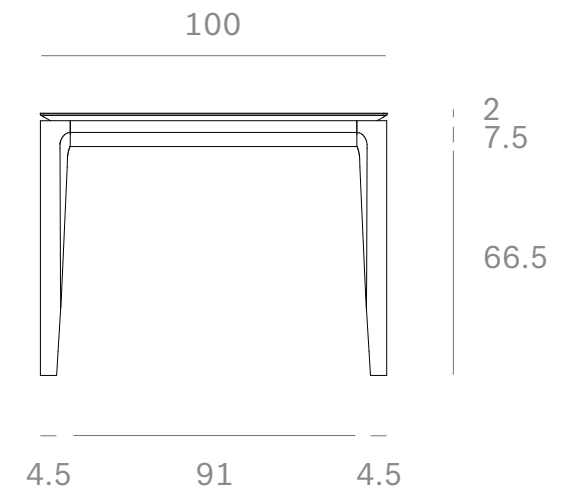

*Ethnicraft*

51502 - Oak Bok Extendable Dining table - Dimensions (cm)

*Ethnicraft*

51502 - Oak Bok Extendable Dining table - Dimensions (inches)

Ethnicraft

51503 - Oak Bok Extendable Dining table - Dimensions (cm)

*Ethnicraft*

51503 - Oak Bok Extendable Dining table - Dimensions (inches)

*Ethnicraft*

51504 - Oak Bok Extendable Dining table - Dimensions (cm)

*Ethnicraft*

51504 - Oak Bok Extendable Dining table - Dimensions (inches)

*Ethnicraft*

51494 - Oak Bok Extendable Dining table - Dimensions (cm)

*Ethnicraft*

51494 - Oak Bok Extendable Dining table - Dimensions (inches)