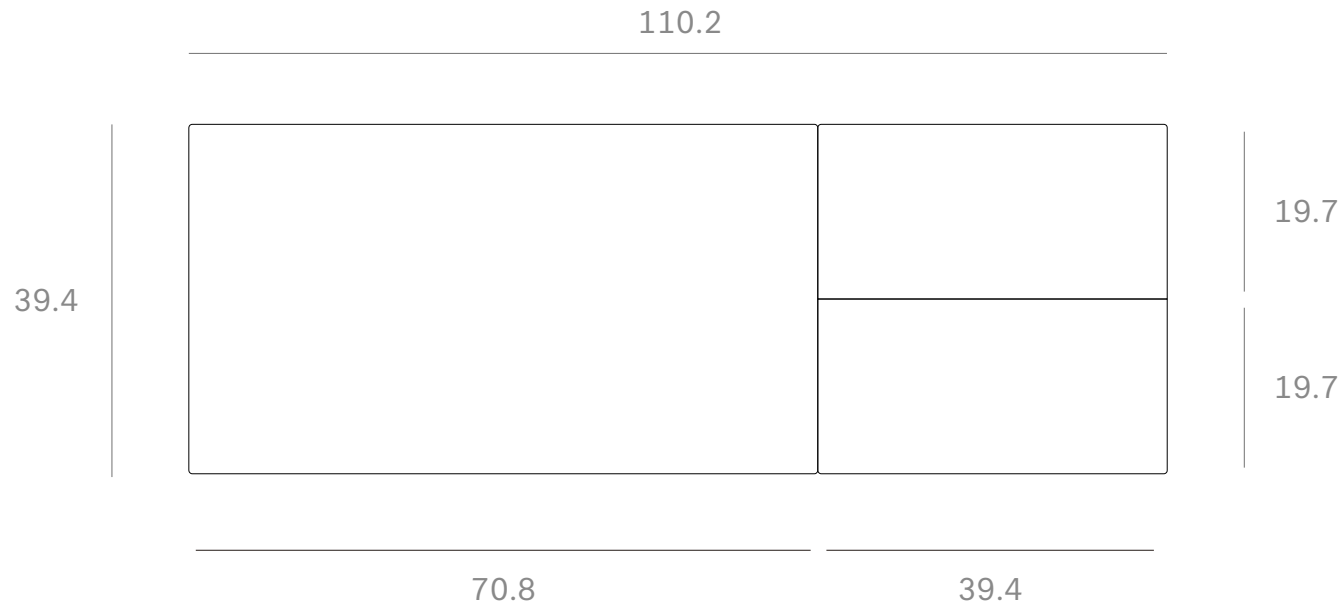

*Ethnicraft*

51502 - Oak Bok Extendable Dining table - Dimensions (cm)

*Ethnicraft*

51502 - Oak Bok Extendable Dining table - Dimensions (inches)

Ethnicraft

51503 - Oak Bok Extendable Dining table - Dimensions (cm)

*Ethnicraft*

51503 - Oak Bok Extendable Dining table - Dimensions (inches)

*Ethnicraft*

51504 - Oak Bok Extendable Dining table - Dimensions (cm)

*Ethnicraft*

51504 - Oak Bok Extendable Dining table - Dimensions (inches)

*Ethnicraft*

51494 - Oak Bok Extendable Dining table - Dimensions (cm)

*Ethnicraft*

51494 - Oak Bok Extendable Dining table - Dimensions (inches)