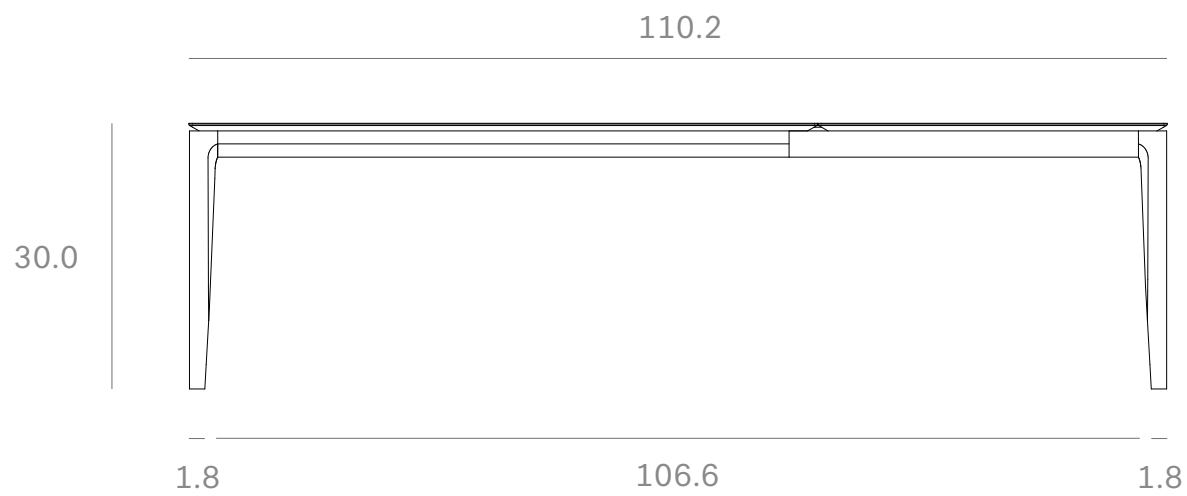

*Ethnicraft*

51502 - Oak Bok Extendable Dining table - Dimensions (cm)

*Ethnicraft*

51502 - Oak Bok Extendable Dining table - Dimensions (inches)

Ethnicraft

51503 - Oak Bok Extendable Dining table - Dimensions (cm)

*Ethnicraft*

51503 - Oak Bok Extendable Dining table - Dimensions (inches)

*Ethnicraft*

51504 - Oak Bok Extendable Dining table - Dimensions (cm)

*Ethnicraft*

51504 - Oak Bok Extendable Dining table - Dimensions (inches)

*Ethnicraft*

51494 - Oak Bok Extendable Dining table - Dimensions (cm)

*Ethnicraft*

51494 - Oak Bok Extendable Dining table - Dimensions (inches)