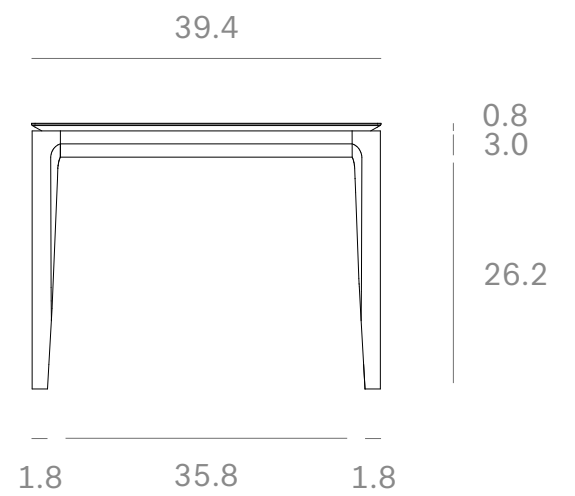

*Ethnicraft*

51502 - Oak Bok Extendable Dining table - Dimensions (cm)

*Ethnicraft*

51502 - Oak Bok Extendable Dining table - Dimensions (inches)

Ethnicraft

51503 - Oak Bok Extendable Dining table - Dimensions (cm)

*Ethnicraft*

51503 - Oak Bok Extendable Dining table - Dimensions (inches)

*Ethnicraft*

51504 - Oak Bok Extendable Dining table - Dimensions (cm)

*Ethnicraft*

51504 - Oak Bok Extendable Dining table - Dimensions (inches)

*Ethnicraft*

51494 - Oak Bok Extendable Dining table - Dimensions (cm)

*Ethnicraft*

51494 - Oak Bok Extendable Dining table - Dimensions (inches)