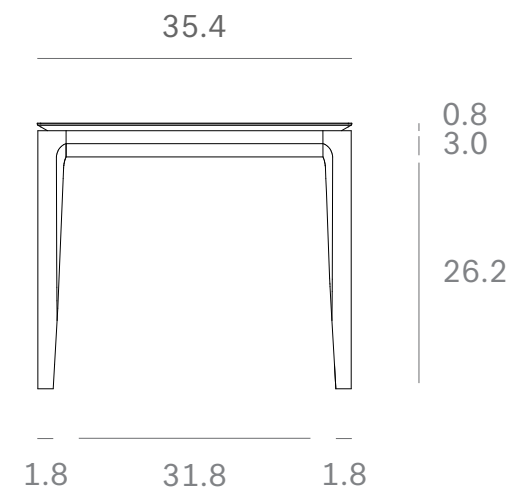

*Ethnicraft*

51502 - Oak Bok Extendable Dining table - Dimensions (cm)

*Ethnicraft*

51502 - Oak Bok Extendable Dining table - Dimensions (inches)

Ethnicraft

51503 - Oak Bok Extendable Dining table - Dimensions (cm)

*Ethnicraft*

51503 - Oak Bok Extendable Dining table - Dimensions (inches)

*Ethnicraft*

51504 - Oak Bok Extendable Dining table - Dimensions (cm)

*Ethnicraft*

51504 - Oak Bok Extendable Dining table - Dimensions (inches)

*Ethnicraft*

51494 - Oak Bok Extendable Dining table - Dimensions (cm)

*Ethnicraft*

51494 - Oak Bok Extendable Dining table - Dimensions (inches)