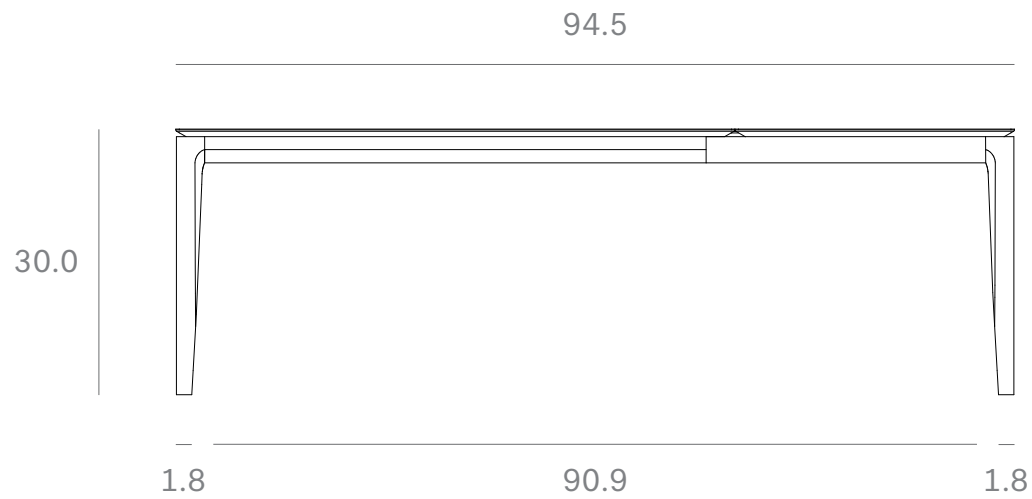

*Ethnicraft*

51502 - Oak Bok Extendable Dining table - Dimensions (cm)

*Ethnicraft*

51502 - Oak Bok Extendable Dining table - Dimensions (inches)

Ethnicraft

51503 - Oak Bok Extendable Dining table - Dimensions (cm)

*Ethnicraft*

51503 - Oak Bok Extendable Dining table - Dimensions (inches)

*Ethnicraft*

51504 - Oak Bok Extendable Dining table - Dimensions (cm)

*Ethnicraft*

51504 - Oak Bok Extendable Dining table - Dimensions (inches)

*Ethnicraft*

51494 - Oak Bok Extendable Dining table - Dimensions (cm)

*Ethnicraft*

51494 - Oak Bok Extendable Dining table - Dimensions (inches)