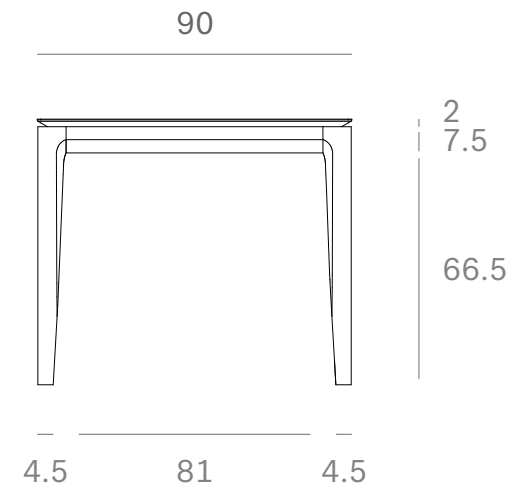

*Ethnicraft*

51502 - Oak Bok Extendable Dining table - Dimensions (cm)

*Ethnicraft*

51502 - Oak Bok Extendable Dining table - Dimensions (inches)

Ethnicraft

51503 - Oak Bok Extendable Dining table - Dimensions (cm)

*Ethnicraft*

51503 - Oak Bok Extendable Dining table - Dimensions (inches)

*Ethnicraft*

51504 - Oak Bok Extendable Dining table - Dimensions (cm)

*Ethnicraft*

51504 - Oak Bok Extendable Dining table - Dimensions (inches)

*Ethnicraft*

51494 - Oak Bok Extendable Dining table - Dimensions (cm)

*Ethnicraft*

51494 - Oak Bok Extendable Dining table - Dimensions (inches)