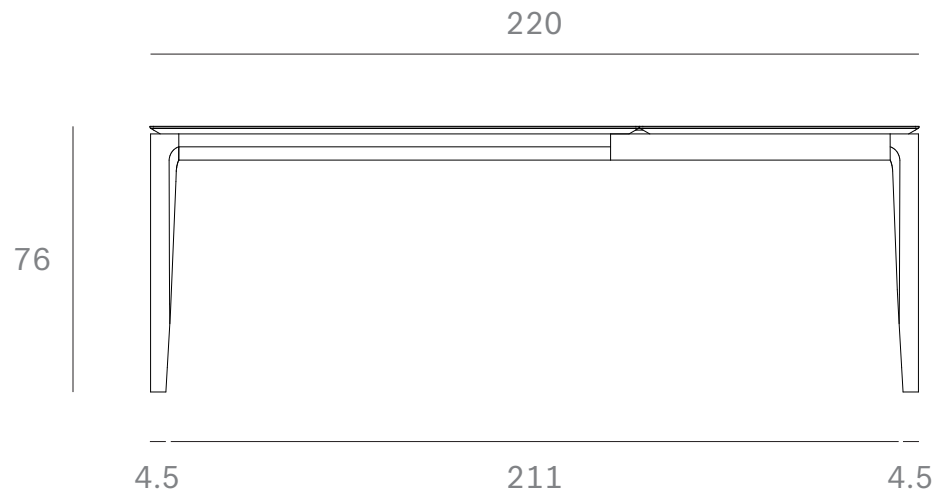

*Ethnicraft*

51502 - Oak Bok Extendable Dining table - Dimensions (cm)

*Ethnicraft*

51502 - Oak Bok Extendable Dining table - Dimensions (inches)

Ethnicraft

51503 - Oak Bok Extendable Dining table - Dimensions (cm)

*Ethnicraft*

51503 - Oak Bok Extendable Dining table - Dimensions (inches)

*Ethnicraft*

51504 - Oak Bok Extendable Dining table - Dimensions (cm)

*Ethnicraft*

51504 - Oak Bok Extendable Dining table - Dimensions (inches)

*Ethnicraft*

51494 - Oak Bok Extendable Dining table - Dimensions (cm)

*Ethnicraft*

51494 - Oak Bok Extendable Dining table - Dimensions (inches)