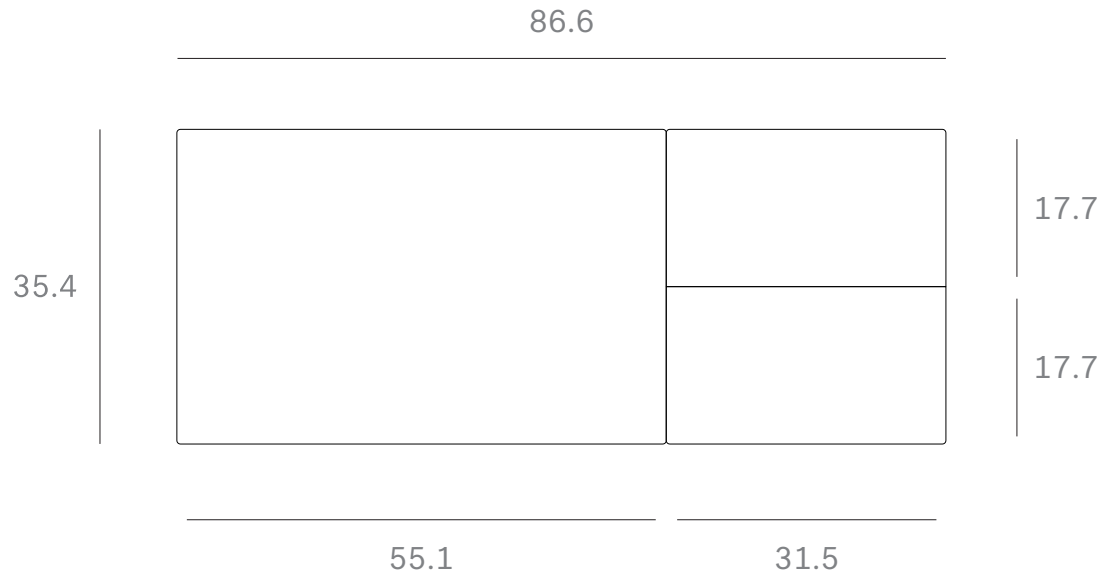

*Ethnicraft*

51502 - Oak Bok Extendable Dining table - Dimensions (cm)

*Ethnicraft*

51502 - Oak Bok Extendable Dining table - Dimensions (inches)

Ethnicraft

51503 - Oak Bok Extendable Dining table - Dimensions (cm)

*Ethnicraft*

51503 - Oak Bok Extendable Dining table - Dimensions (inches)

*Ethnicraft*

51504 - Oak Bok Extendable Dining table - Dimensions (cm)

*Ethnicraft*

51504 - Oak Bok Extendable Dining table - Dimensions (inches)

*Ethnicraft*

51494 - Oak Bok Extendable Dining table - Dimensions (cm)

*Ethnicraft*

51494 - Oak Bok Extendable Dining table - Dimensions (inches)