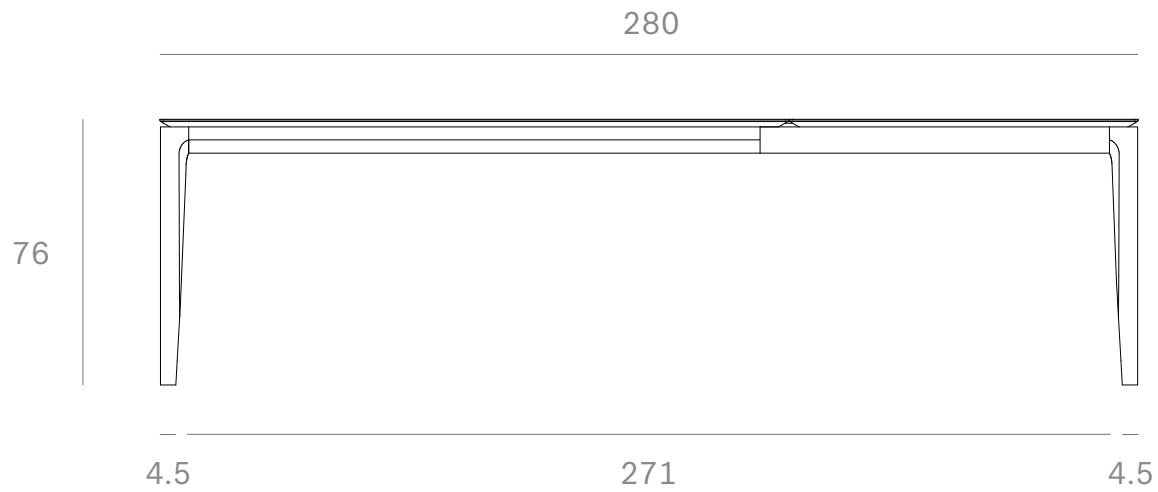

*Ethnicraft*

51502 - Oak Bok Extendable Dining table - Dimensions (cm)

*Ethnicraft*

51502 - Oak Bok Extendable Dining table - Dimensions (inches)

Ethnicraft

51503 - Oak Bok Extendable Dining table - Dimensions (cm)

*Ethnicraft*

51503 - Oak Bok Extendable Dining table - Dimensions (inches)

*Ethnicraft*

51504 - Oak Bok Extendable Dining table - Dimensions (cm)

*Ethnicraft*

51504 - Oak Bok Extendable Dining table - Dimensions (inches)

*Ethnicraft*

51494 - Oak Bok Extendable Dining table - Dimensions (cm)

*Ethnicraft*

51494 - Oak Bok Extendable Dining table - Dimensions (inches)