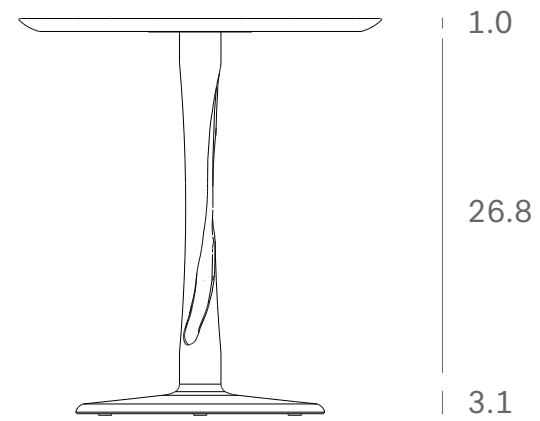

*Ethnicraft*

50017 - Oak Torsion dining table - Dimensions (cm)

*Ethnicraft*

50017 - Oak Torsion dining table - Dimensions (inches)

*Ethnicraft*

50018 - Oak Torsion black dining table - Dimensions (cm)

*Ethnicraft*

50018 - Oak Torsion black dining table - Dimensions (inches)

*Ethnicraft*

50019 - Oak Torsion dining table - Dimensions (cm)

*Ethnicraft*

50019 - Oak Torsion dining table - Dimensions (inches)