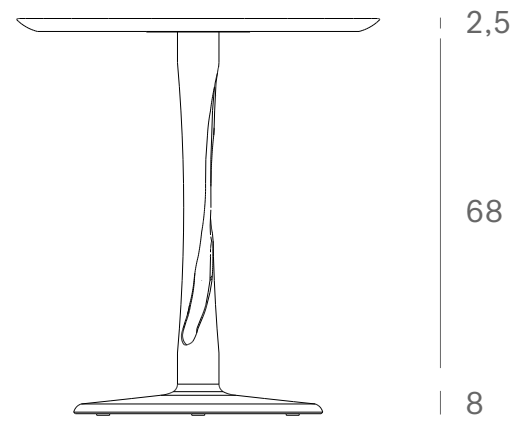

*Ethnicraft*

50017 - Oak Torsion dining table - Dimensions (cm)

*Ethnicraft*

50017 - Oak Torsion dining table - Dimensions (inches)

*Ethnicraft*

50018 - Oak Torsion black dining table - Dimensions (cm)

*Ethnicraft*

50018 - Oak Torsion black dining table - Dimensions (inches)

*Ethnicraft*

50019 - Oak Torsion dining table - Dimensions (cm)

*Ethnicraft*

50019 - Oak Torsion dining table - Dimensions (inches)