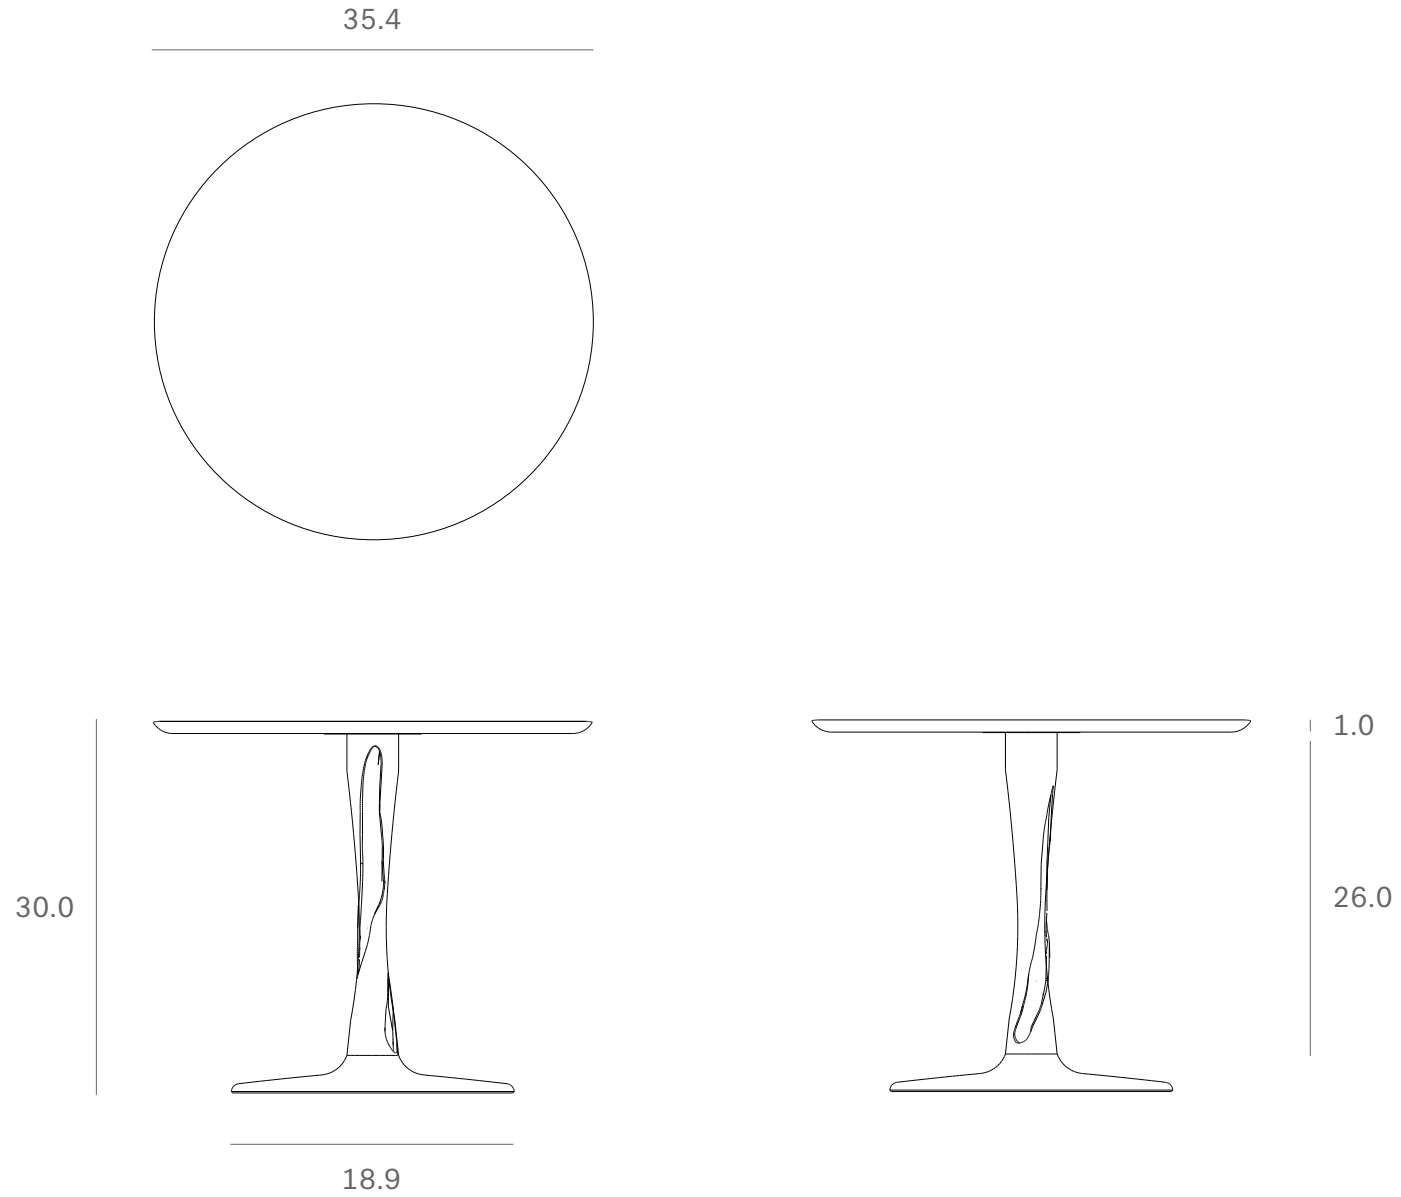

*Ethnicraft*

50017 - Oak Torsion dining table - Dimensions (cm)

*Ethnicraft*

50017 - Oak Torsion dining table - Dimensions (inches)

*Ethnicraft*

50018 - Oak Torsion black dining table - Dimensions (cm)

*Ethnicraft*

50018 - Oak Torsion black dining table - Dimensions (inches)

*Ethnicraft*

50019 - Oak Torsion dining table - Dimensions (cm)

*Ethnicraft*

50019 - Oak Torsion dining table - Dimensions (inches)