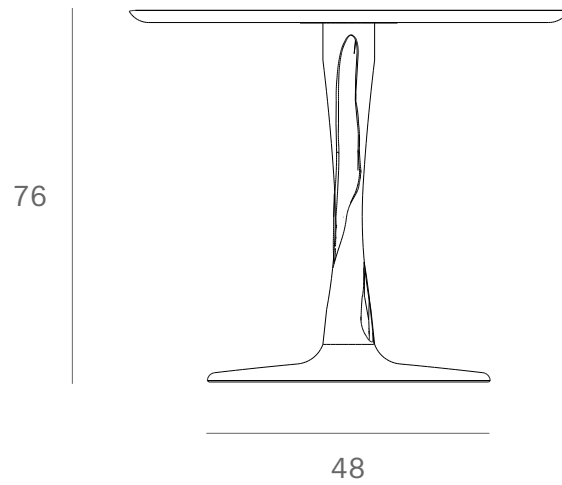

*Ethnicraft*

50017 - Oak Torsion dining table - Dimensions (cm)

*Ethnicraft*

50017 - Oak Torsion dining table - Dimensions (inches)

*Ethnicraft*

50018 - Oak Torsion black dining table - Dimensions (cm)

*Ethnicraft*

50018 - Oak Torsion black dining table - Dimensions (inches)

*Ethnicraft*

50019 - Oak Torsion dining table - Dimensions (cm)

*Ethnicraft*

50019 - Oak Torsion dining table - Dimensions (inches)