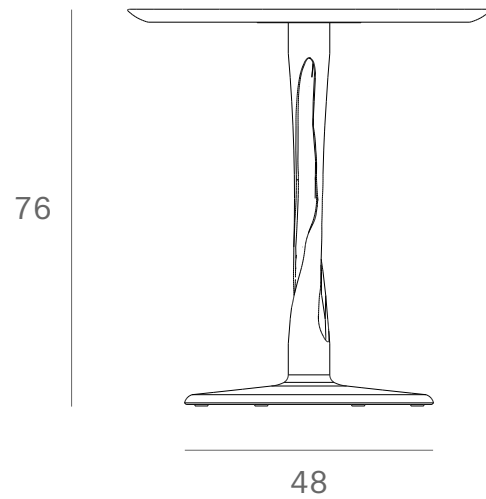

*Ethnicraft*

50017 - Oak Torsion dining table - Dimensions (cm)

*Ethnicraft*

50017 - Oak Torsion dining table - Dimensions (inches)

*Ethnicraft*

50018 - Oak Torsion black dining table - Dimensions (cm)

*Ethnicraft*

50018 - Oak Torsion black dining table - Dimensions (inches)

*Ethnicraft*

50019 - Oak Torsion dining table - Dimensions (cm)

*Ethnicraft*

50019 - Oak Torsion dining table - Dimensions (inches)