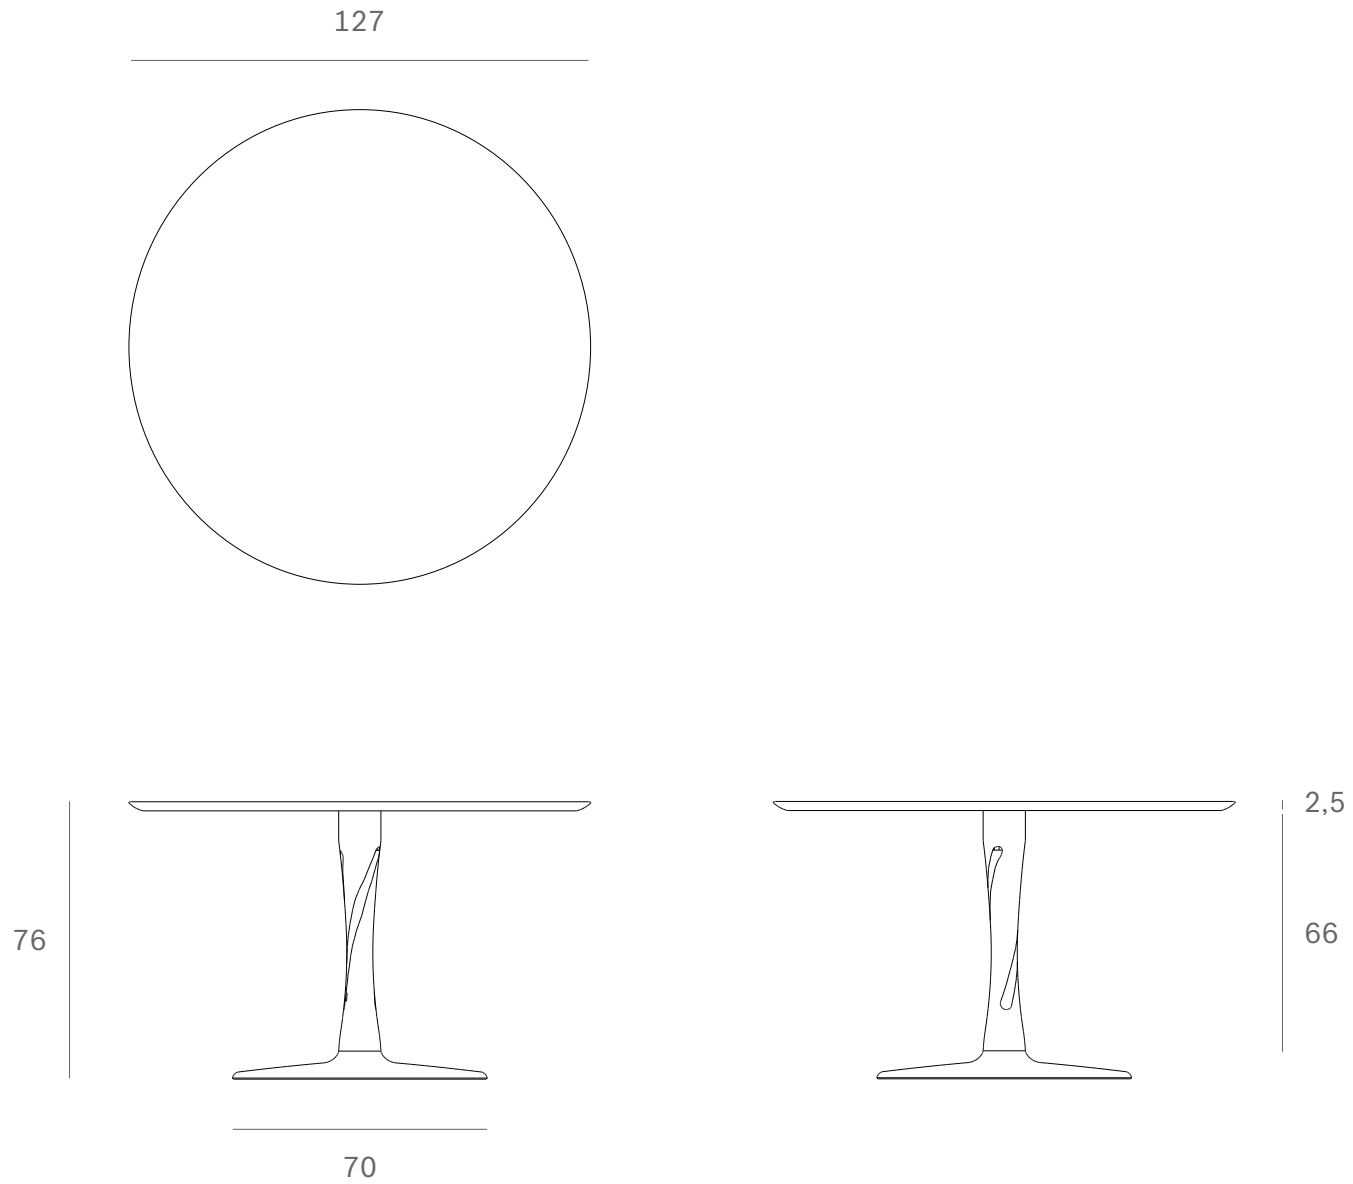

*Ethnicraft*

50017 - Oak Torsion dining table - Dimensions (cm)

*Ethnicraft*

50017 - Oak Torsion dining table - Dimensions (inches)

*Ethnicraft*

50018 - Oak Torsion black dining table - Dimensions (cm)

*Ethnicraft*

50018 - Oak Torsion black dining table - Dimensions (inches)

*Ethnicraft*

50019 - Oak Torsion dining table - Dimensions (cm)

*Ethnicraft*

50019 - Oak Torsion dining table - Dimensions (inches)