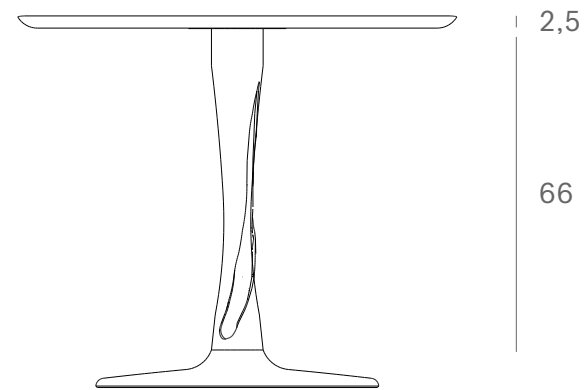

*Ethnicraft*

50017 - Oak Torsion dining table - Dimensions (cm)

*Ethnicraft*

50017 - Oak Torsion dining table - Dimensions (inches)

*Ethnicraft*

50018 - Oak Torsion black dining table - Dimensions (cm)

*Ethnicraft*

50018 - Oak Torsion black dining table - Dimensions (inches)

*Ethnicraft*

50019 - Oak Torsion dining table - Dimensions (cm)

*Ethnicraft*

50019 - Oak Torsion dining table - Dimensions (inches)