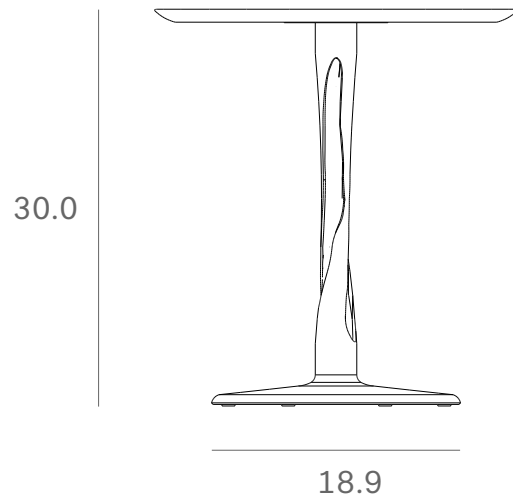

*Ethnicraft*

50017 - Oak Torsion dining table - Dimensions (cm)

*Ethnicraft*

50017 - Oak Torsion dining table - Dimensions (inches)

*Ethnicraft*

50018 - Oak Torsion black dining table - Dimensions (cm)

*Ethnicraft*

50018 - Oak Torsion black dining table - Dimensions (inches)

*Ethnicraft*

50019 - Oak Torsion dining table - Dimensions (cm)

*Ethnicraft*

50019 - Oak Torsion dining table - Dimensions (inches)