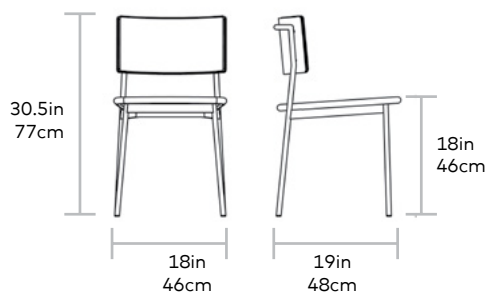

Signal Chair

Gus*

UPHOLSTERY > Vinyl
FRAME > Powder Coated Steel Frame

The Signal Chair is a contemporary, multi-purpose chair with sculptural simplicity and comfort, inspired by an ergonomic design approach. Understated, tone-on-tone colour palettes highlight the subtle beauty of Signal, utilitarian materials - a durable vinyl seat and backrest and slender, powder-coated steel frame - in delicate proportions, perfect for the modern dining room or home office.