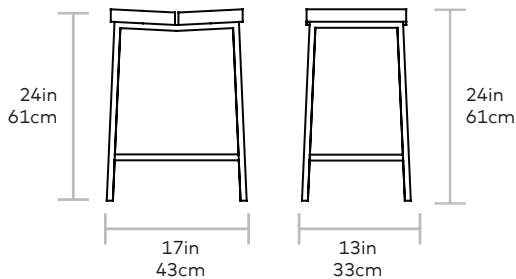

Stanley Stool

WOOD > Solid Walnut or FSC-Certified Ash
FRAME > Stainless Steel

The Stanley Stool is a unique, modern counter-height stool with a stainless steel base and a solid wood slatted seat. This wood is durable solid walnut or FSC-certified Ash, sourced from responsibly managed forests.