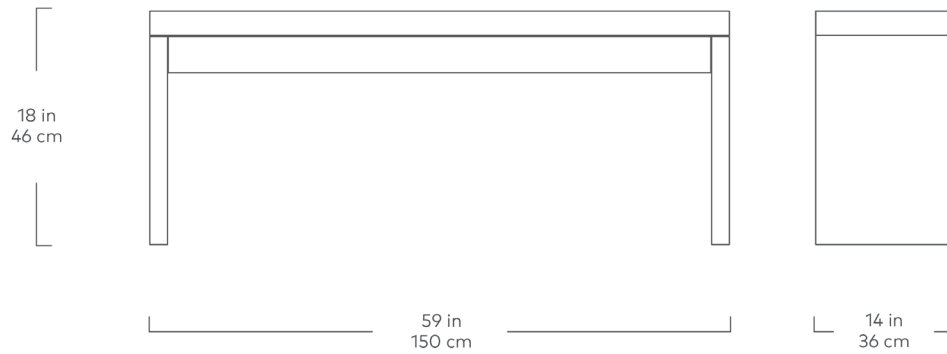

Plank Bench

- Constructed with engineered wood core for strength and stability, surface-faced in Walnut or White Wash Ash wood veneer.
- Water-based, clear coat finish.
- Bumpers on the bottom of legs to protect hardwood floors.
- Assembles easily with provided hardware.
- Matching Table sold separately.
- Wood is a natural material, with variations in grain pattern and colour that make each design unique.