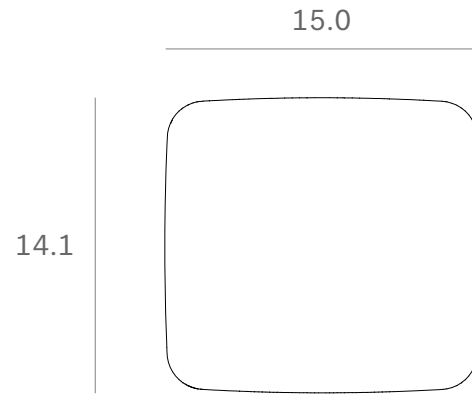

60082 - DC bar stool (without backrest) - Dimensions (cm)

60082 - DC bar stool (without backrest) - Dimensions (inches)

*Ethnicraft*

60081 - DC counter stool - Dimensions (cm)

*Ethnicraft*

60081 - DC counter stool - Dimensions (inches)