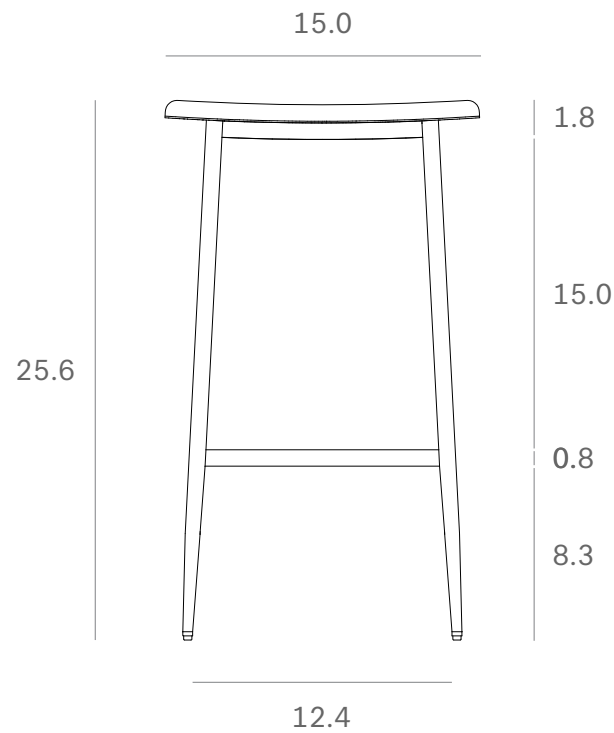

60082 - DC bar stool (without backrest) - Dimensions (cm)

60082 - DC bar stool (without backrest) - Dimensions (inches)

*Ethnicraft*

60081 - DC counter stool - Dimensions (cm)

*Ethnicraft*

60081 - DC counter stool - Dimensions (inches)