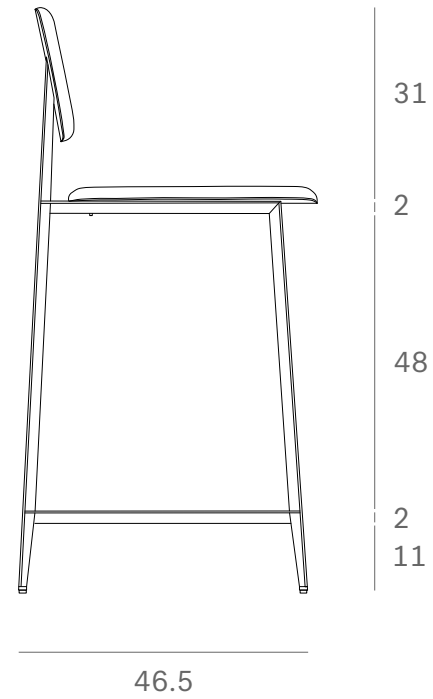

60082 - DC bar stool (without backrest) - Dimensions (cm)

60082 - DC bar stool (without backrest) - Dimensions (inches)

*Ethnicraft*

60081 - DC counter stool - Dimensions (cm)

*Ethnicraft*

60081 - DC counter stool - Dimensions (inches)