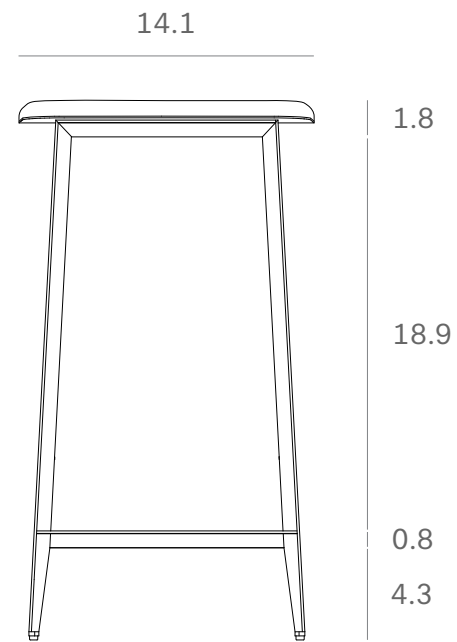

60082 - DC bar stool (without backrest) - Dimensions (cm)

60082 - DC bar stool (without backrest) - Dimensions (inches)

*Ethnicraft*

60081 - DC counter stool - Dimensions (cm)

*Ethnicraft*

60081 - DC counter stool - Dimensions (inches)