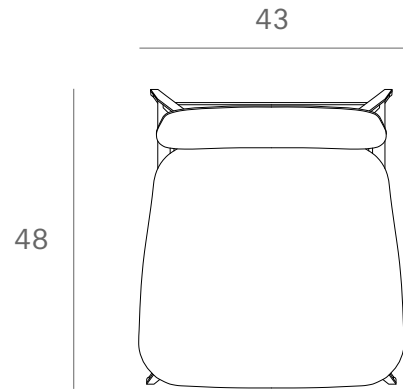

60082 - DC bar stool (without backrest) - Dimensions (cm)

60082 - DC bar stool (without backrest) - Dimensions (inches)

*Ethnicraft*

60081 - DC counter stool - Dimensions (cm)

*Ethnicraft*

60081 - DC counter stool - Dimensions (inches)