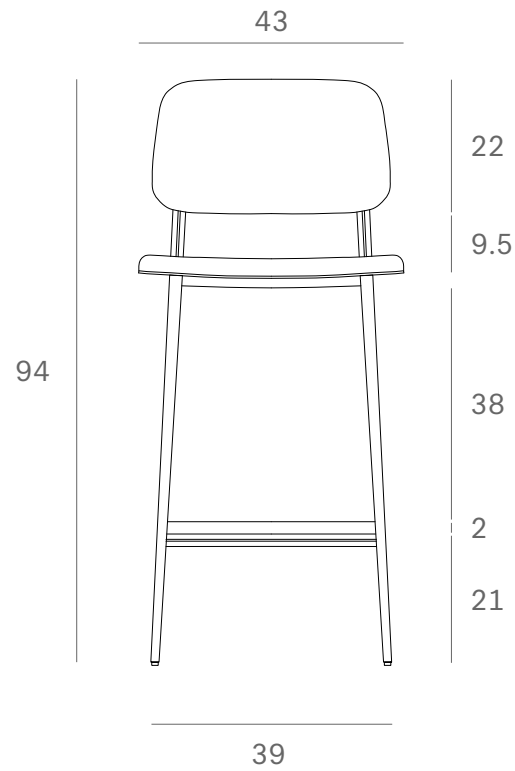

60082 - DC bar stool (without backrest) - Dimensions (cm)

60082 - DC bar stool (without backrest) - Dimensions (inches)

*Ethnicraft*

60081 - DC counter stool - Dimensions (cm)

*Ethnicraft*

60081 - DC counter stool - Dimensions (inches)