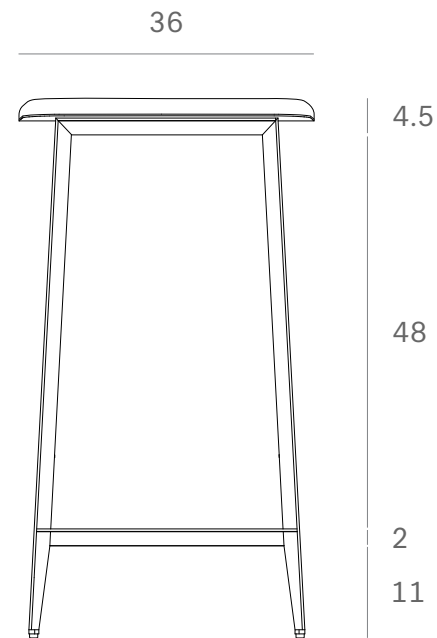

60082 - DC bar stool (without backrest) - Dimensions (cm)

60082 - DC bar stool (without backrest) - Dimensions (inches)

*Ethnicraft*

60081 - DC counter stool - Dimensions (cm)

*Ethnicraft*

60081 - DC counter stool - Dimensions (inches)