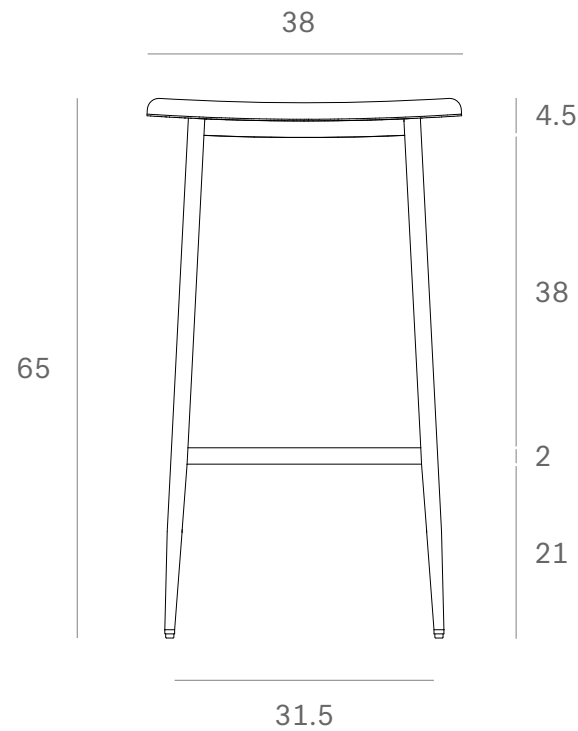

60082 - DC bar stool (without backrest) - Dimensions (cm)

60082 - DC bar stool (without backrest) - Dimensions (inches)

*Ethnicraft*

60081 - DC counter stool - Dimensions (cm)

*Ethnicraft*

60081 - DC counter stool - Dimensions (inches)