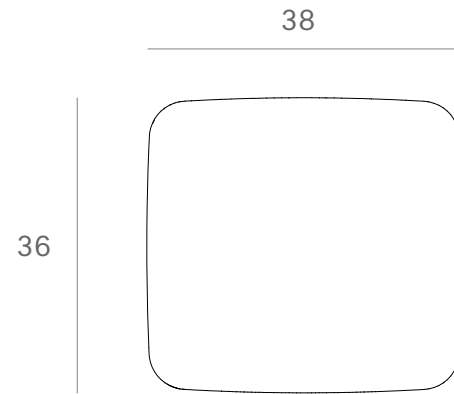

60082 - DC bar stool (without backrest) - Dimensions (cm)

60082 - DC bar stool (without backrest) - Dimensions (inches)

*Ethnicraft*

60081 - DC counter stool - Dimensions (cm)

*Ethnicraft*

60081 - DC counter stool - Dimensions (inches)