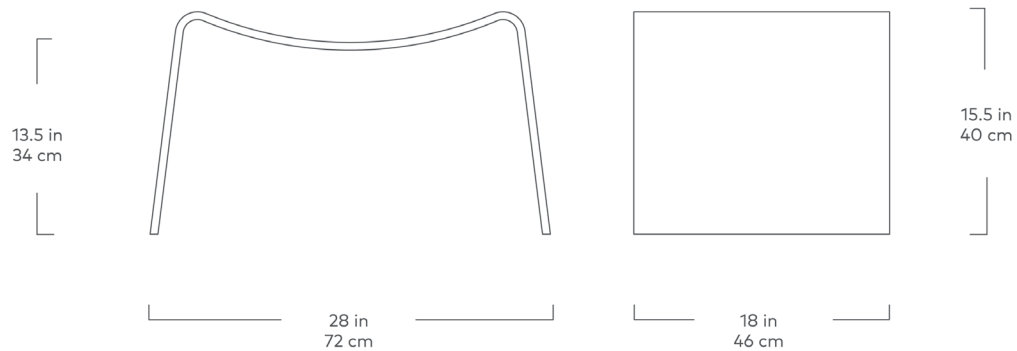

Wave Stool

- Layers of plywood are pressed and molded into a 'wave' shape and finished with a real wood veneer.
- Clear coat finish.
- Features exposed plywood edges.
- Wood is a natural material, with variations in grain pattern and colour that make each design unique.