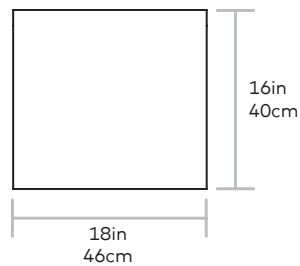

Wave Stool

Gus*

Seat Height 13.5in | 34cm
Seat Dept 16in | 40cm

MATERIAL > Bent Ply | Walnut or Blonde Ash

The Wave Stool's smooth, flowing lines are an ode to the waters of Canada's countless lakes and rivers. The cut edge reveals layers of exposed-ply, and the stool's wide curve allows for a generous and accommodating seating area. Small-scaled and extremely versatile, the Wave Stool is perfect in living rooms, bedrooms or front hallways.