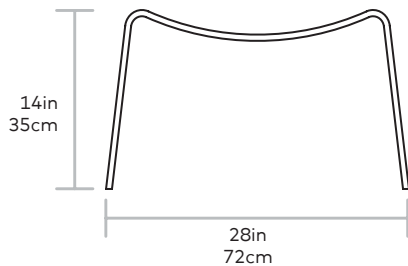

Wave Stool

Gus*

Seat Height 13.5in | 34cm
Seat Dept 16in | 40cm

MATERIAL > Bent Ply | Walnut or Blonde Ash

The Wave Stool's smooth, flowing lines are an ode to the waters of Canada's countless lakes and rivers. The cut edge reveals layers of exposed-ply, and the stool's wide curve allows for a generous and accommodating seating area. Small-scaled and extremely versatile, the Wave Stool is perfect in living rooms, bedrooms or front hallways.