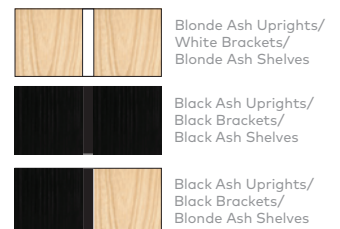

To see all finish options visit
GUSMODERN.COM