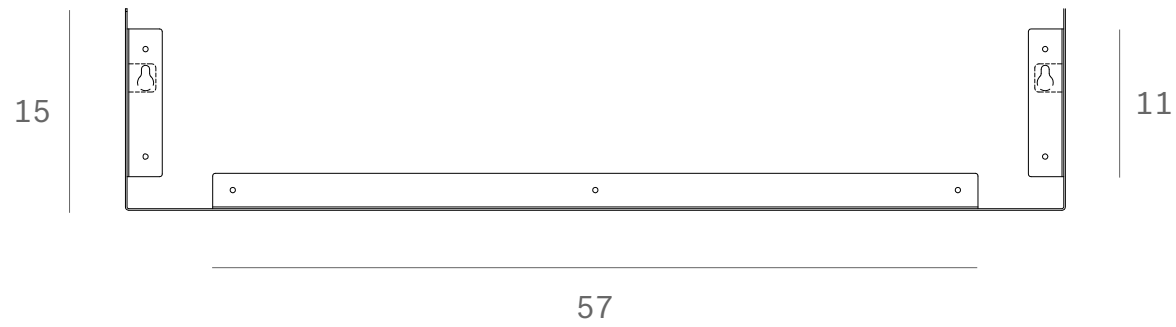

*Ethnicraft*

26186 - Oak U shelf - S - Dimensions (cm)

*Ethnicraft*

26186 - Oak U shelf - S - Dimensions (inches)

*Ethnicraft*

26194 - Oak U shelf - M - Dimensions (cm)

*Ethnicraft*

26194 - Oak U shelf - M - Dimensions (inches)

*Ethnicraft*

26204 - Oak U shelf - L - Dimensions (cm)

*Ethnicraft*

26204 - Oak U shelf - L - Dimensions (inches)