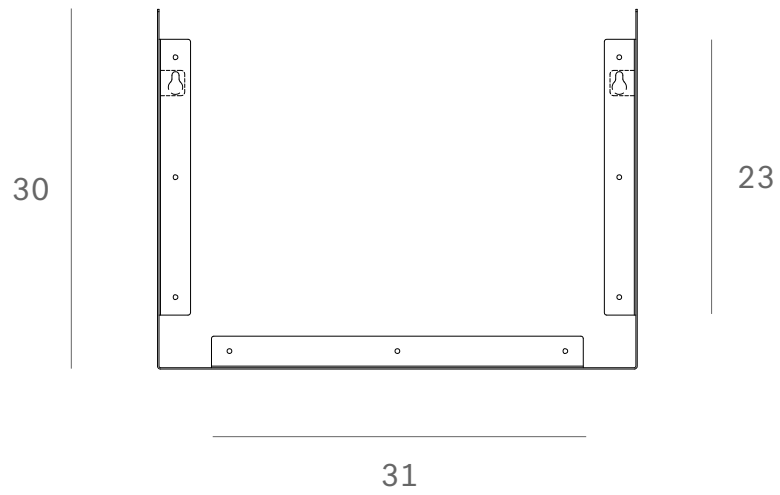

*Ethnicraft*

26186 - Oak U shelf - S - Dimensions (cm)

*Ethnicraft*

26186 - Oak U shelf - S - Dimensions (inches)

*Ethnicraft*

26194 - Oak U shelf - M - Dimensions (cm)

*Ethnicraft*

26194 - Oak U shelf - M - Dimensions (inches)

*Ethnicraft*

26204 - Oak U shelf - L - Dimensions (cm)

*Ethnicraft*

26204 - Oak U shelf - L - Dimensions (inches)