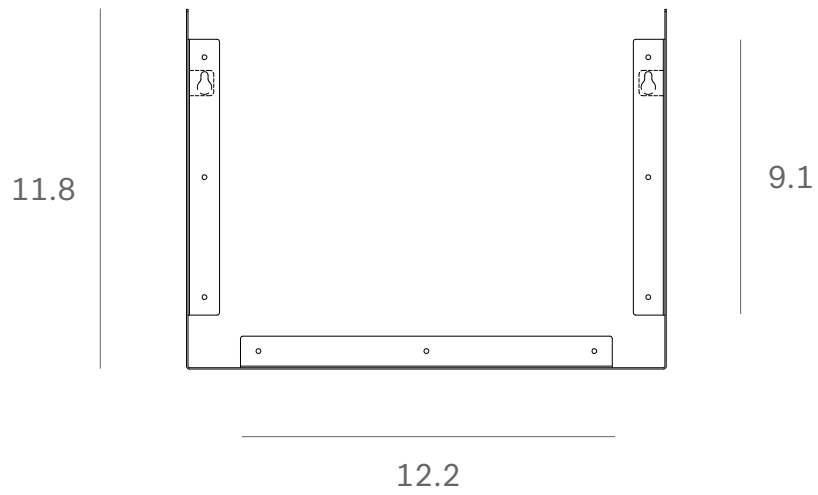

*Ethnicraft*

26186 - Oak U shelf - S - Dimensions (cm)

*Ethnicraft*

26186 - Oak U shelf - S - Dimensions (inches)

*Ethnicraft*

26194 - Oak U shelf - M - Dimensions (cm)

*Ethnicraft*

26194 - Oak U shelf - M - Dimensions (inches)

*Ethnicraft*

26204 - Oak U shelf - L - Dimensions (cm)

*Ethnicraft*

26204 - Oak U shelf - L - Dimensions (inches)