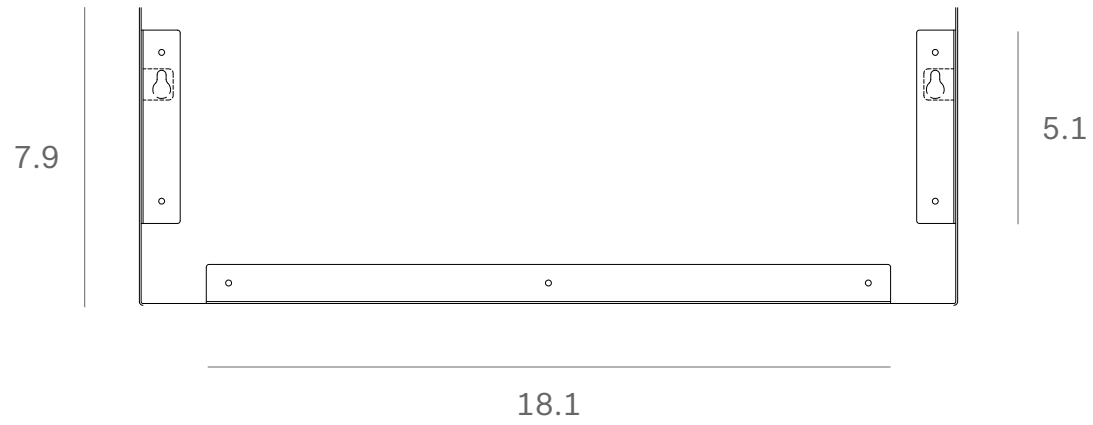

*Ethnicraft*

26186 - Oak U shelf - S - Dimensions (cm)

*Ethnicraft*

26186 - Oak U shelf - S - Dimensions (inches)

*Ethnicraft*

26194 - Oak U shelf - M - Dimensions (cm)

*Ethnicraft*

26194 - Oak U shelf - M - Dimensions (inches)

*Ethnicraft*

26204 - Oak U shelf - L - Dimensions (cm)

*Ethnicraft*

26204 - Oak U shelf - L - Dimensions (inches)