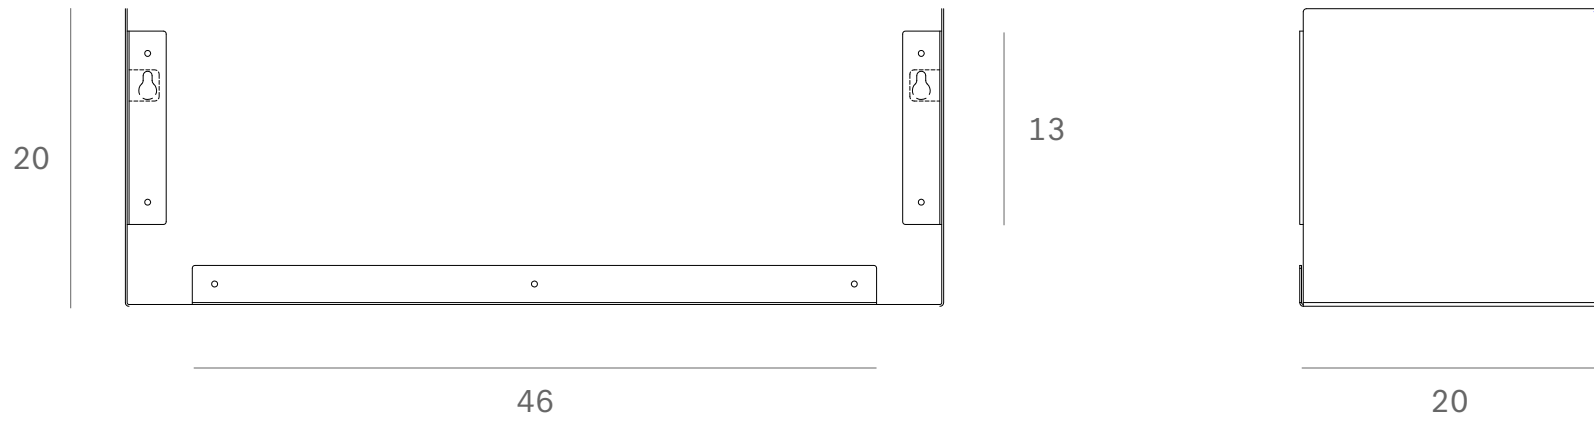

*Ethnicraft*

26186 - Oak U shelf - S - Dimensions (cm)

*Ethnicraft*

26186 - Oak U shelf - S - Dimensions (inches)

*Ethnicraft*

26194 - Oak U shelf - M - Dimensions (cm)

*Ethnicraft*

26194 - Oak U shelf - M - Dimensions (inches)

*Ethnicraft*

26204 - Oak U shelf - L - Dimensions (cm)

*Ethnicraft*

26204 - Oak U shelf - L - Dimensions (inches)