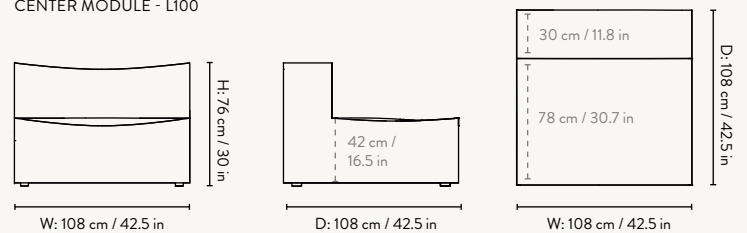

CENTER MODULE - L100