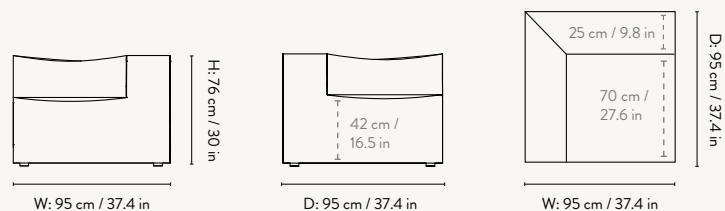

CONNECTING CORNER MODULE - S200