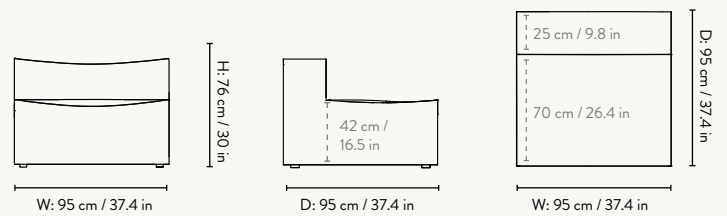

CENTER MODULE - S100