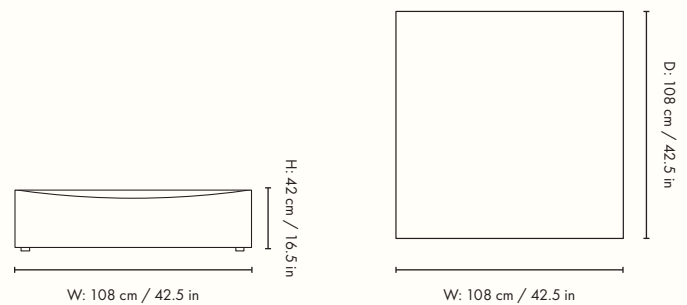

Pouf - square - large