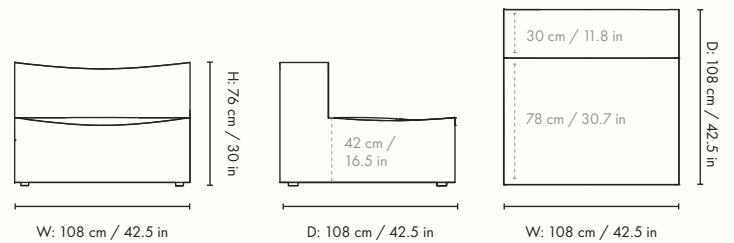

Center module - L100