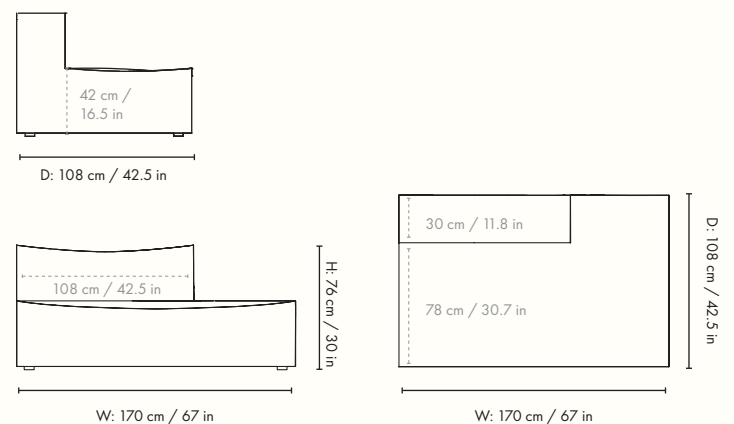

Open end module - large