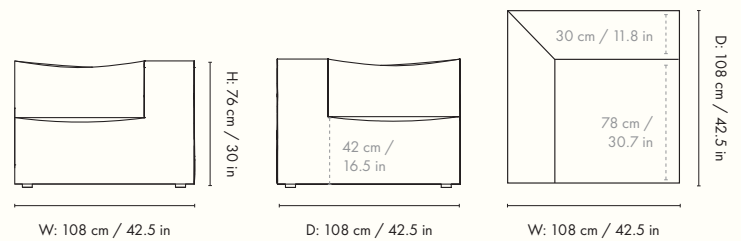

Connecting corner module - L200