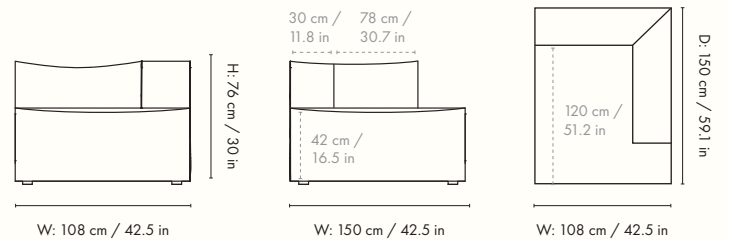

Chaise longue - large