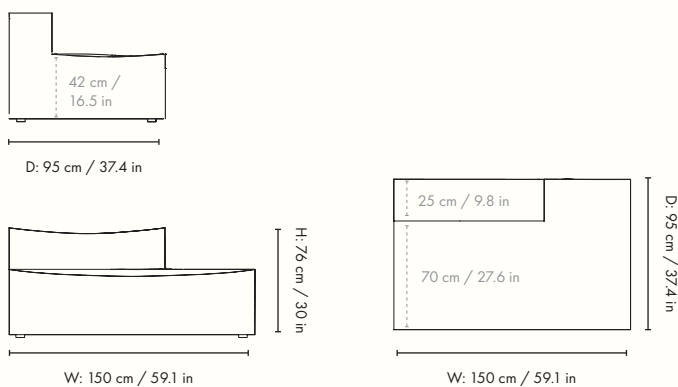

Measurements

Open end module - small