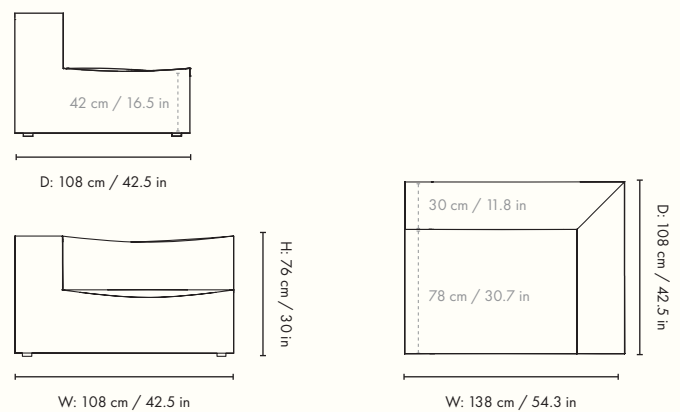

Armrest end module - large