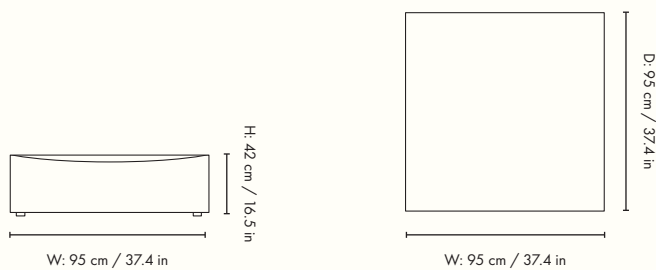

Measurements

Pouf - square - small