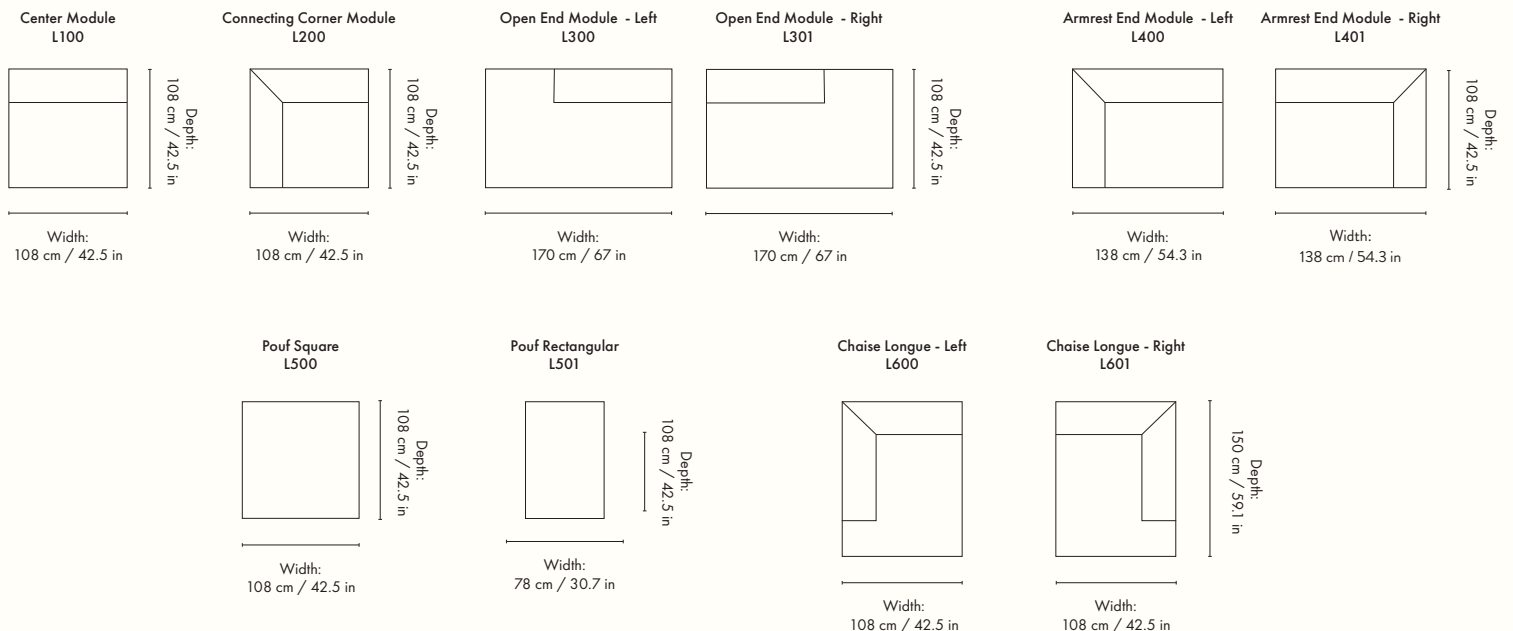

Catena module overview — large version