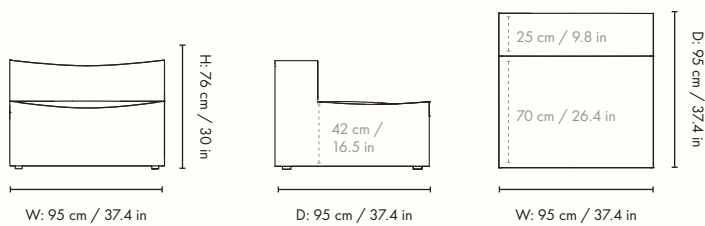

Measurements

Center module - S100