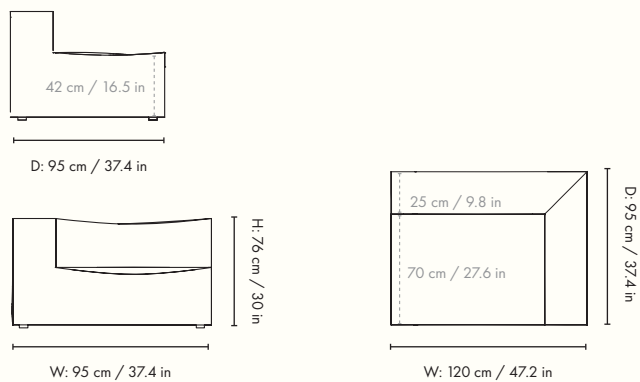

Measurements

Armrest end module - small