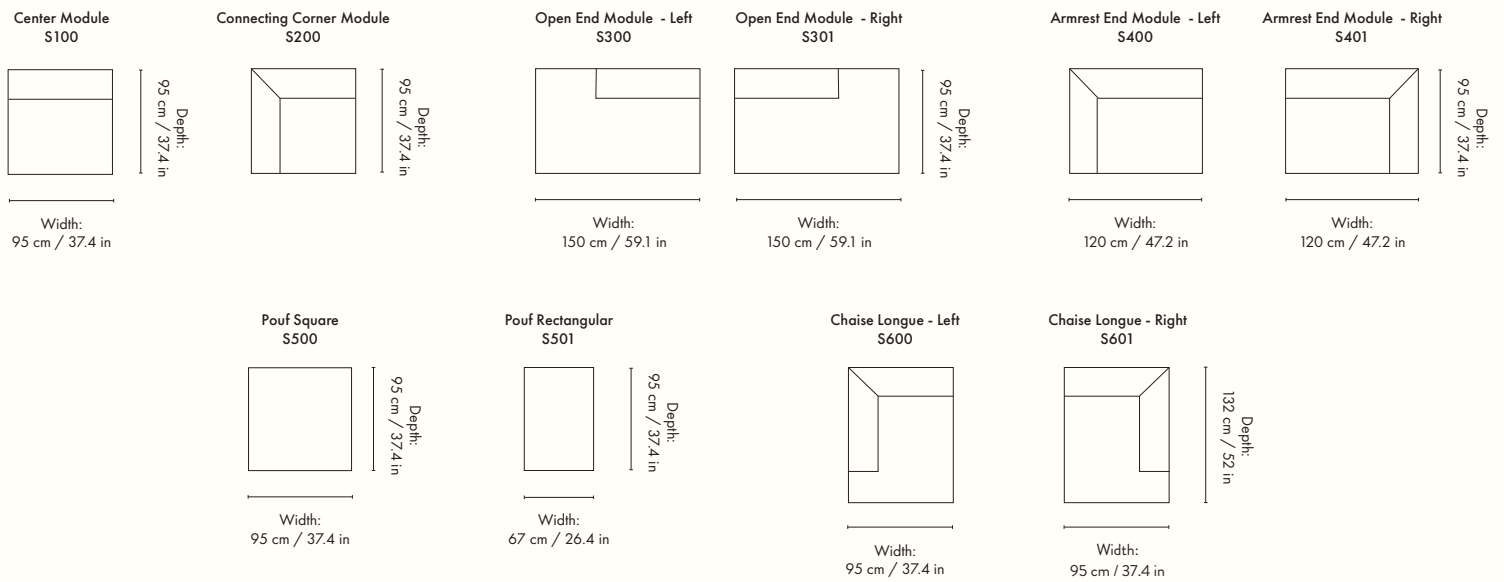

Catena Modular Sofa

The embracing, beanbag-inspired shape of our low-slung Catena sofa is generously dimensioned for all-out relaxation and cosiness: we call it low living. Distinguished by soft curves and top-stitched seams, the homely, module-based designs are made with innovative microcellular foam that ensures maximum comfort as well as durability. The series comprises twenty individual modules that can be combined in multiple ways to create the desired expression. Made to order in Italy, it comes upholstered in a range of fabrics and colours.

Catena module overview — small version