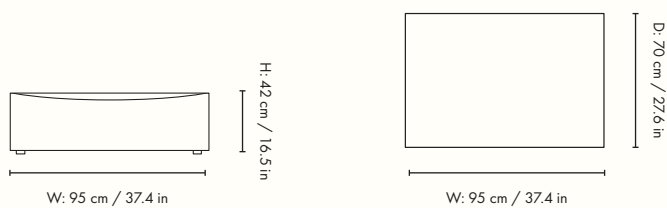

Measurements

Pouf - rectangular - small