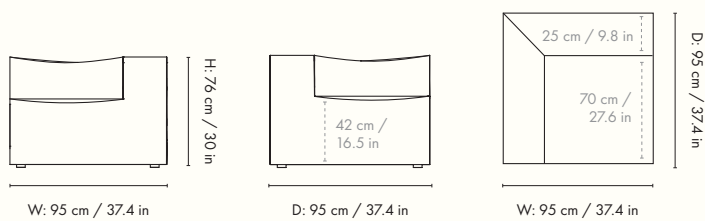

Measurements

Connecting corner module - S200