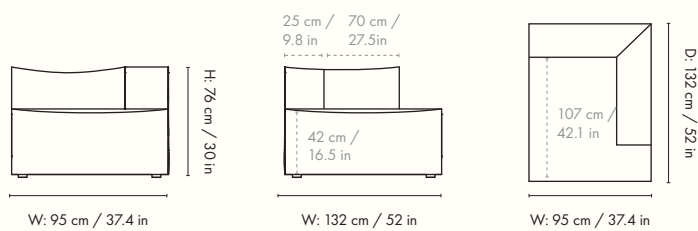

Measurements

Chaise longue - small