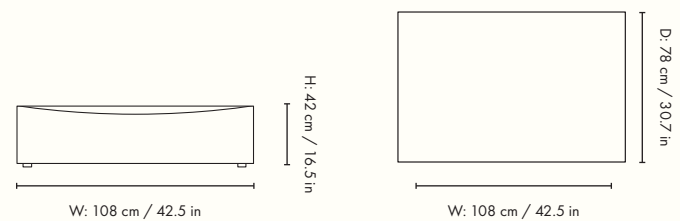

Pouf - rectangular - large