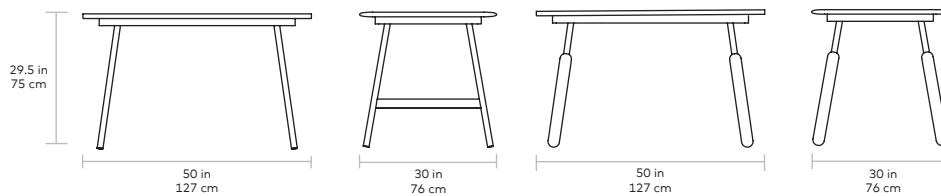

Envoy 50 Desk

Step 1 Choose your surface size.

Step 3 Choose your leg style & finish.

Lecture Legs

Dowel Legs

Step 2 Choose your surface finish.

FINISH > Blonde or Black Ash

LECTURE LEGS > Powder Coated Steel

DOWEL LEGS > Powder Coated Steel and Solid Blonde or Black Ash

The Envoy Desk is a sleek addition to the modern workspace, combining minimalist design and mix-and-match components for a custom look that is both elegant and functional. Two surface size options, two finish choices and four leg options let you create the perfect piece to anchor your office or blend seamlessly with your at-home style. A subtle rounded taper on the desk edge caps off the Envoy's contemporary craftsmanship, creating a staple piece that looks great as a single desk or grouped in a series.