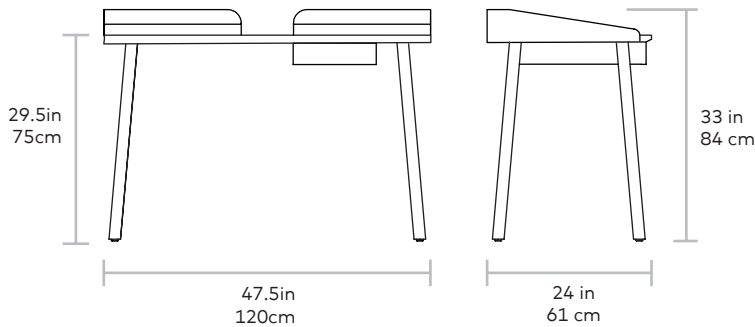

Gander Desk

FINISH > Walnut & White
BASE > Powder Coated Steel

The Gander Desk is a compact, minimalist design that offers a stylish and functional spot to get work done and store essential items. It features magnetized, solid walnut storage compartments to conceal stationary supplies, and a drawer to keep notebooks and clutter out of sight. White, powder-coated steel legs and a bent-metal perimeter detail contrast beautifully with the warm woodgrain top.