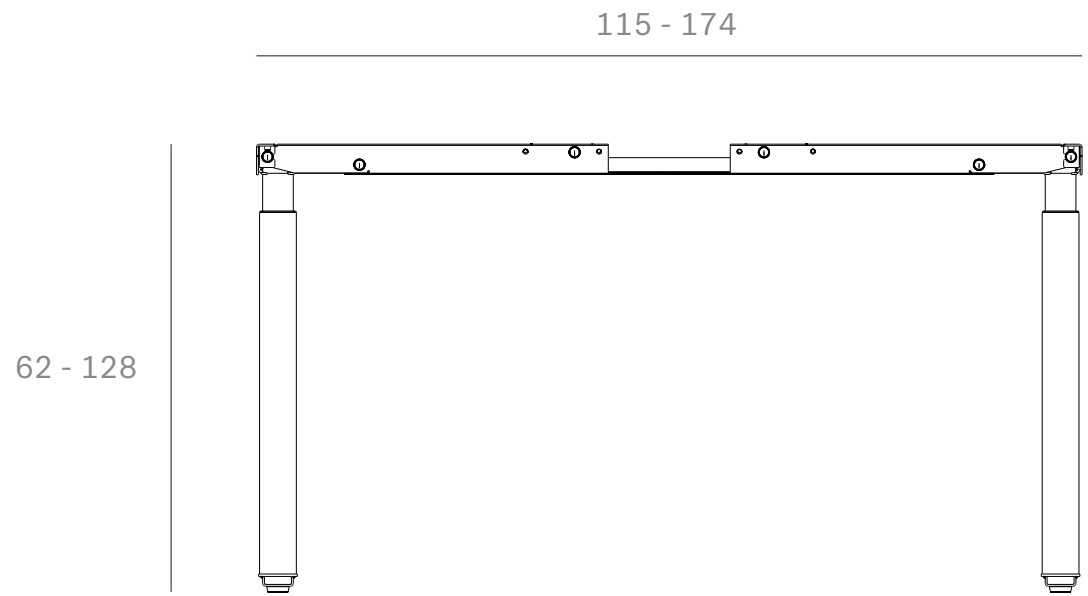

*Ethnicraft*

51521 - Oak Bok Table Top - Dimensions (inches)

*Ethnicraft*

59221 - Metal Frame - Dimensions (cm)

*Ethnicraft*

59221 - Metal Frame - Dimensions (inches)