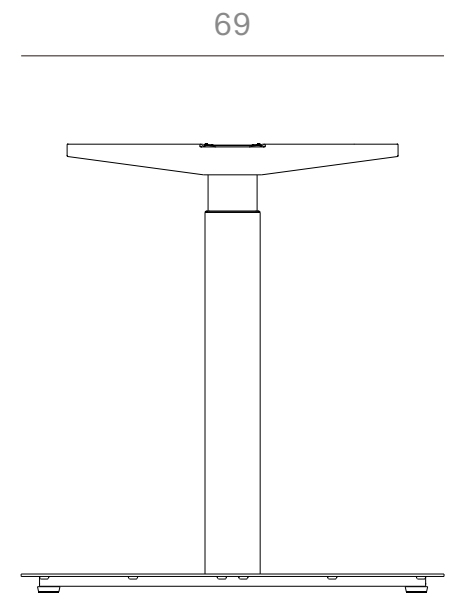

*Ethnicraft*

51521 - Oak Bok Table Top - Dimensions (inches)

*Ethnicraft*

59221 - Metal Frame - Dimensions (cm)

*Ethnicraft*

59221 - Metal Frame - Dimensions (inches)